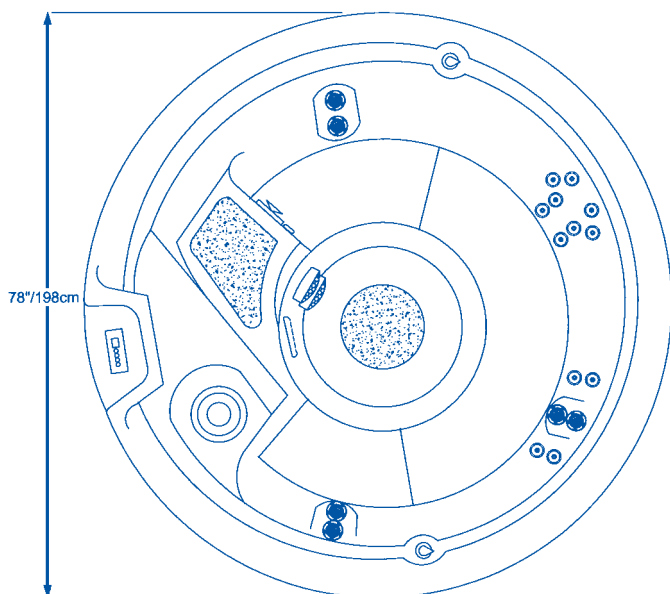

### 19 HYDROTHERAPY JETS

- 6 Superflo adjustable
- 12 Accu Pressure™ (kidney/lumbar)
- 1 whirlpool

### PLUMBING

- 50 sq ft Vortex™ filtration
- Silent air controls manage the mix of water and air from hydrotherapy jets
- Rotary screw drain to empty spa for water changes
- Air bleed/self prime system to aid re-filling/starting the spa

### SUNSET SPA DATA

198cm x 198cm (round) x 92cm high

(78" x 78" (round) x 36" high

Dry weight 191Kg (420lb)

Wet weight 1113Kg (2449lb)

Electrical supply: 230V single phase 32 Amp or 16 Amp on low current setting