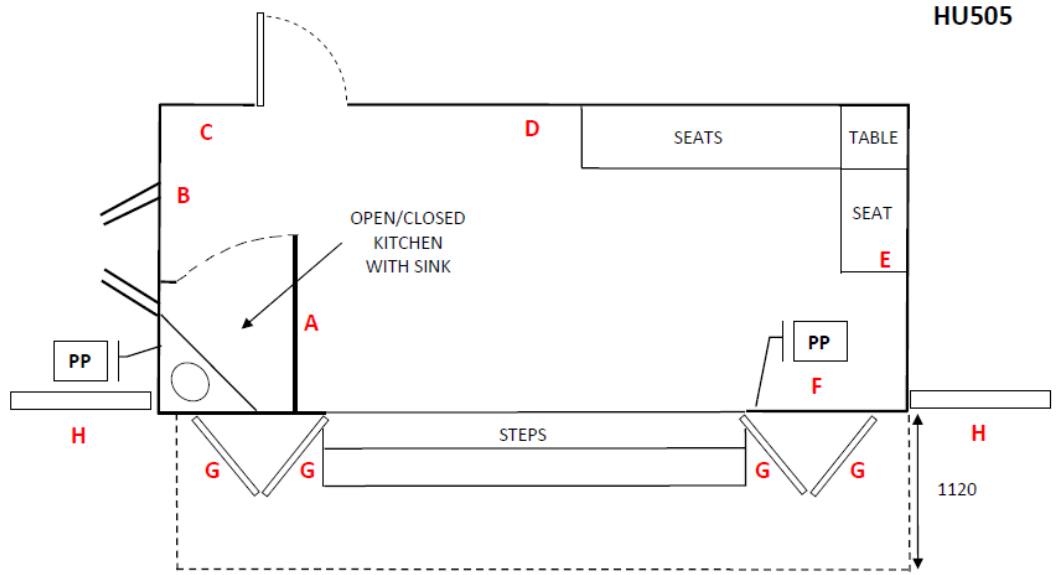

Features

- Compact for facilities available
- Electric fridge
- Hidden kitchenette with sink
- Furniture options, please ask
- Small storage cupboard and area
- Disabled access (optional)
- Large access to front
- Display boards
- Optional wing boards (H)
- Flagpoles x 2 (2 options)
- Other options, please ask

Size aspect

- 3 car park spaces
- 6 seating, 8 standing

Technical Specification

- Body length 5050mm
- Trailer length with towing frame 5950mm
- Width set up 3170mm
- Height 2820mm

Internal Sizes of Trailer.

- Main floor length 4950mm
- Width 2080mm Height 1950mm
- Door height 1830mm

The Mobex Service.

When you hire a trailer from Mobex

1. It is made ready to your exact requirements including any graphics and accessories you have ordered.
2. We arrange the delivery with the event organisers and your other contractors.
3. We mow any grass (if required) and correctly position on the plot with chain link fencing if required.
4. Set up all furniture and accessories. Secure as required ready for you to just "turn up and present".
5. Pack up and collect at end of the event.

HU505

INTERNAL HEIGHT 2050
DOOR HEIGHT 1830

PP = POWERPOINT

Graphic Panels (width x height) mm

- A – 1180 x 1900 B – 1180 x 1900
- C – 540 x 1900 D – 3640 x 1900
- E – 2040 x 1900 F – 980 x 1900
- G(4) – 680 x 1810 H(2) – 1210 x 1820
- Headboard- 4860 x 470