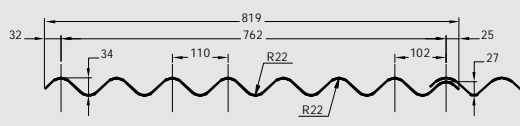

089A

Tegral Coracem Super 4