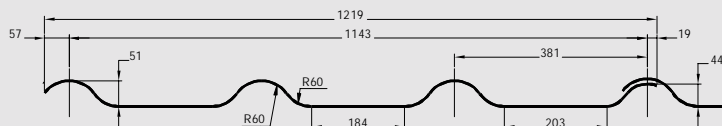

574A

Cape Trofsec

603A

Eternit Profile 5

566B

Eternit Profile 7

711A

3" Metal Profiles		
8 x 3" Iron		001A
8 1/2 x 3" Iron		001L
9 x 3" Iron		001T
9 1/2 x 3" Iron		001U
10 x 3" Iron		001B
10 1/2 x 3" Iron		001C
11 x 3" Iron		001K
11 1/2 x 3" Iron		001V
12 x 3" Iron		001D
12 1/2 x 3" Iron		001E
13 x 3" Iron		001F
13 1/2 x 3" Iron		001G
14 x 3" Iron		001H
	Range continues up to 17 1/2 x 3", subject to special enquiry	