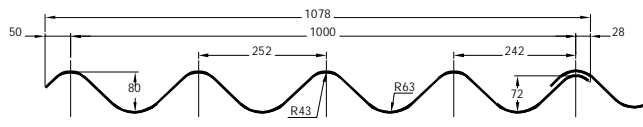

Fibre Cement Profiles

Cape Monad

064A

Cape Monad Liner

074B

Doublexix M

084A

Doublexix M Liner

085A

Gleno 252

089A

Tegral Coracem Super 4

101A

Compton B5

566A

Cape Watford Tile

574A

Cape Trofsec

603A

Eternit Profile 5

566B

Eternit Profile 7

711A