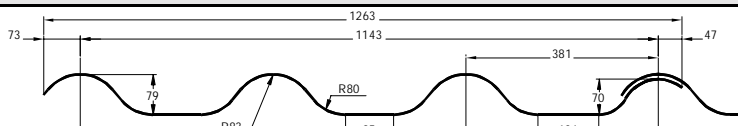

574A

Cape Trofsec

603A

Eternit Profile 5

566B

Eternit Profile 7

711A

3" Metal Profiles		
8 x 3" Iron		001A
8 1/2 x 3" Iron		001L
9 x 3" Iron		001T
9 1/2 x 3" Iron		001U
10 x 3" Iron		001B
10 1/2 x 3" Iron		001C
11 x 3" Iron		001K
11 1/2 x 3" Iron		001V
12 x 3" Iron		001D
12 1/2 x 3" Iron		001E
13 x 3" Iron		001F
13 1/2 x 3" Iron		001G
14 x 3" Iron		001H
	Range continues up to 17 1/2 x 3", subject to special enquiry	