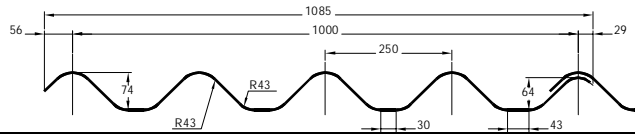

Fibre Cement Profiles

Cape Monad