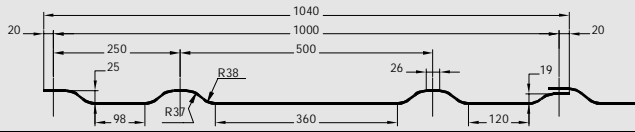

064A

Cape Monad Liner