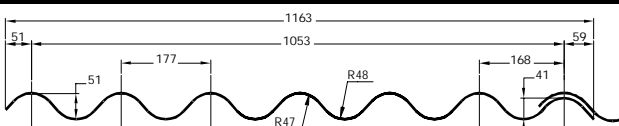

574A

Cape Trofsec

603A

Eternit Profile 5

566B

Eternit Profile 7

711A

3" Metal Profiles		
8 x 3" Iron		001A
8 1/2 x 3" Iron		001L
9 x 3" Iron		001T
9 1/2 x 3" Iron		001U
10 x 3" Iron		001B
10 1/2 x 3" Iron		001C
11 x 3" Iron		001K
11 1/2 x 3" Iron		001V
12 x 3" Iron		001D
12 1/2 x 3" Iron		001E
13 x 3" Iron		001F
13 1/2 x 3" Iron		001G
14 x 3" Iron		001H
	Range continues up to 17 1/2 x 3", subject to special enquiry	