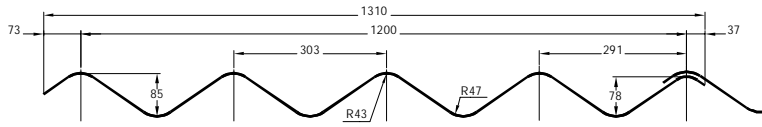

074B

Doublexix M

084A

Doublexix M Liner