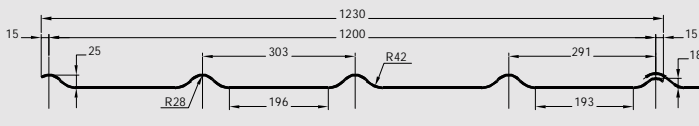

085A

Gleno 252