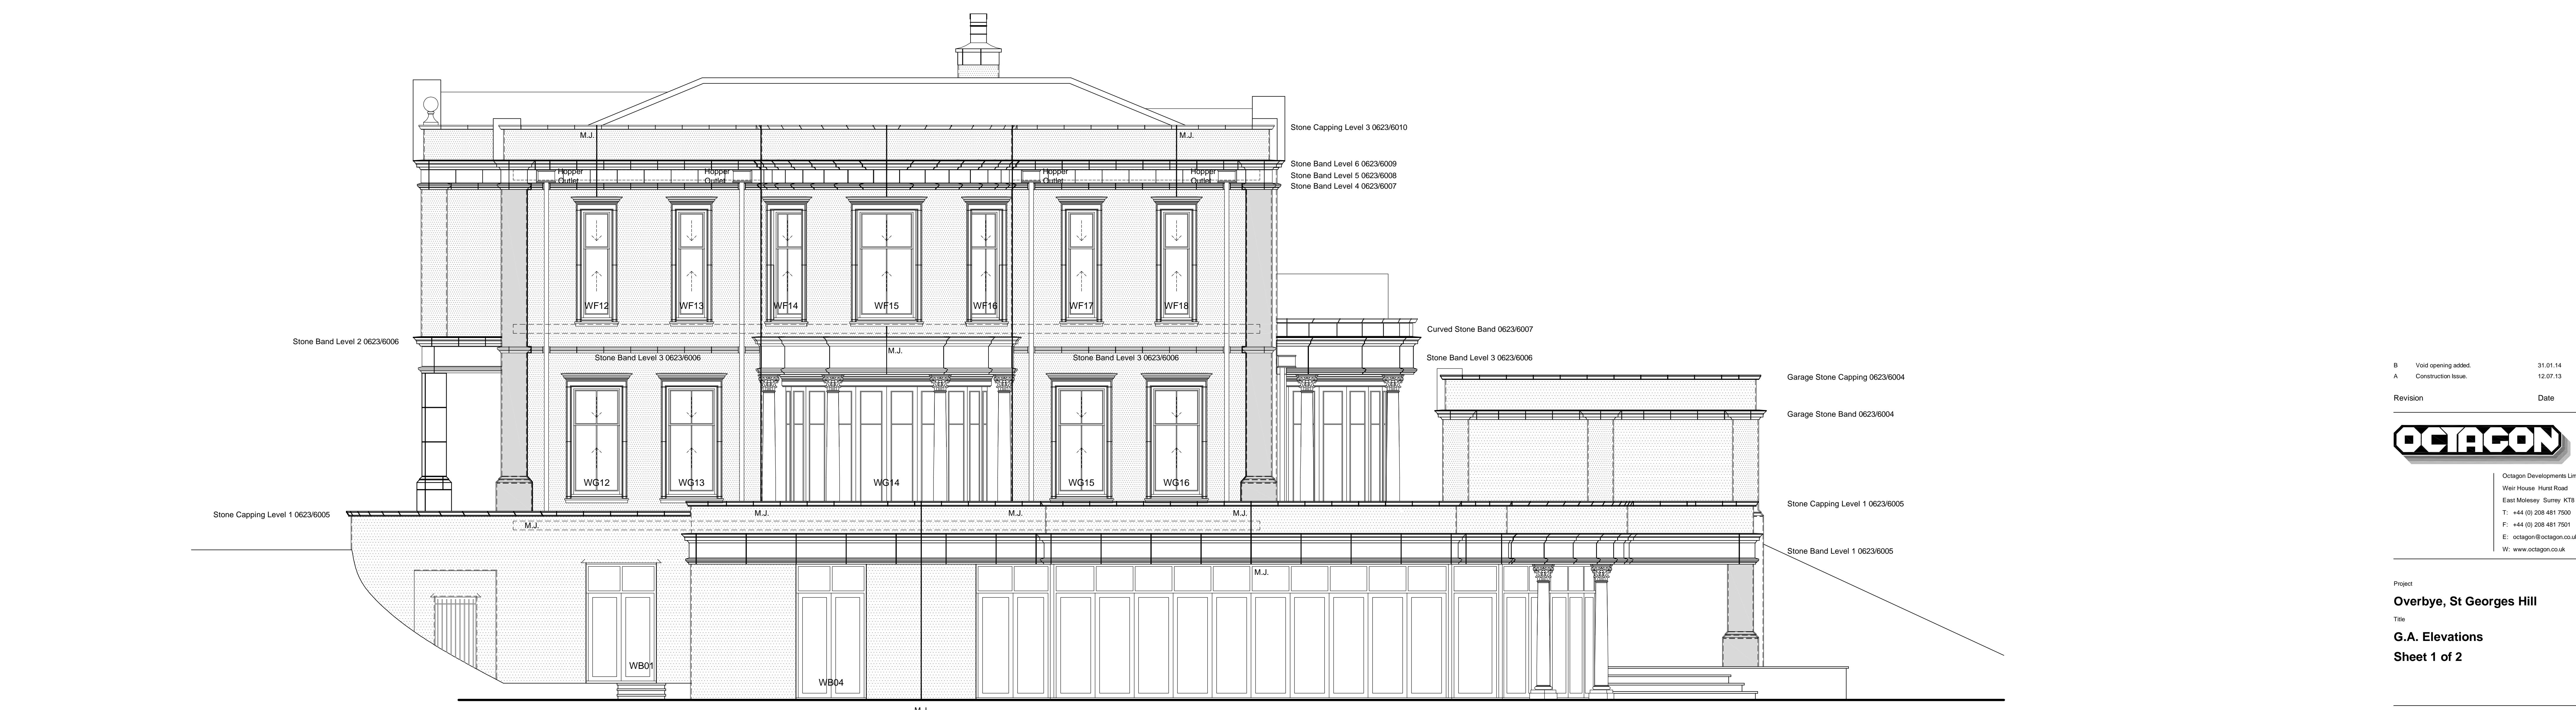

Front Elevation (North East)

Side Elevation (North West)

B	Void opening added.	31.01.14
A	Construction Issue.	12.07.13

Revision Date

Octagon Developments Limited
 War House, Hazel Road
 East Molesey, Surrey, KT8 8AV
 T: +44 (0) 208 481 7500
 F: +44 (0) 208 481 7501
 E: octagon@octagon.co.uk
 W: www.octagon.co.uk

Project
Overbye, St Georges Hill
 Title
G.A. Elevations
 Sheet 1 of 2

Scale	1:50	Drawn	sh	Date	Jan. '13
Job number	0623	Drawing number	3000	Revision	B