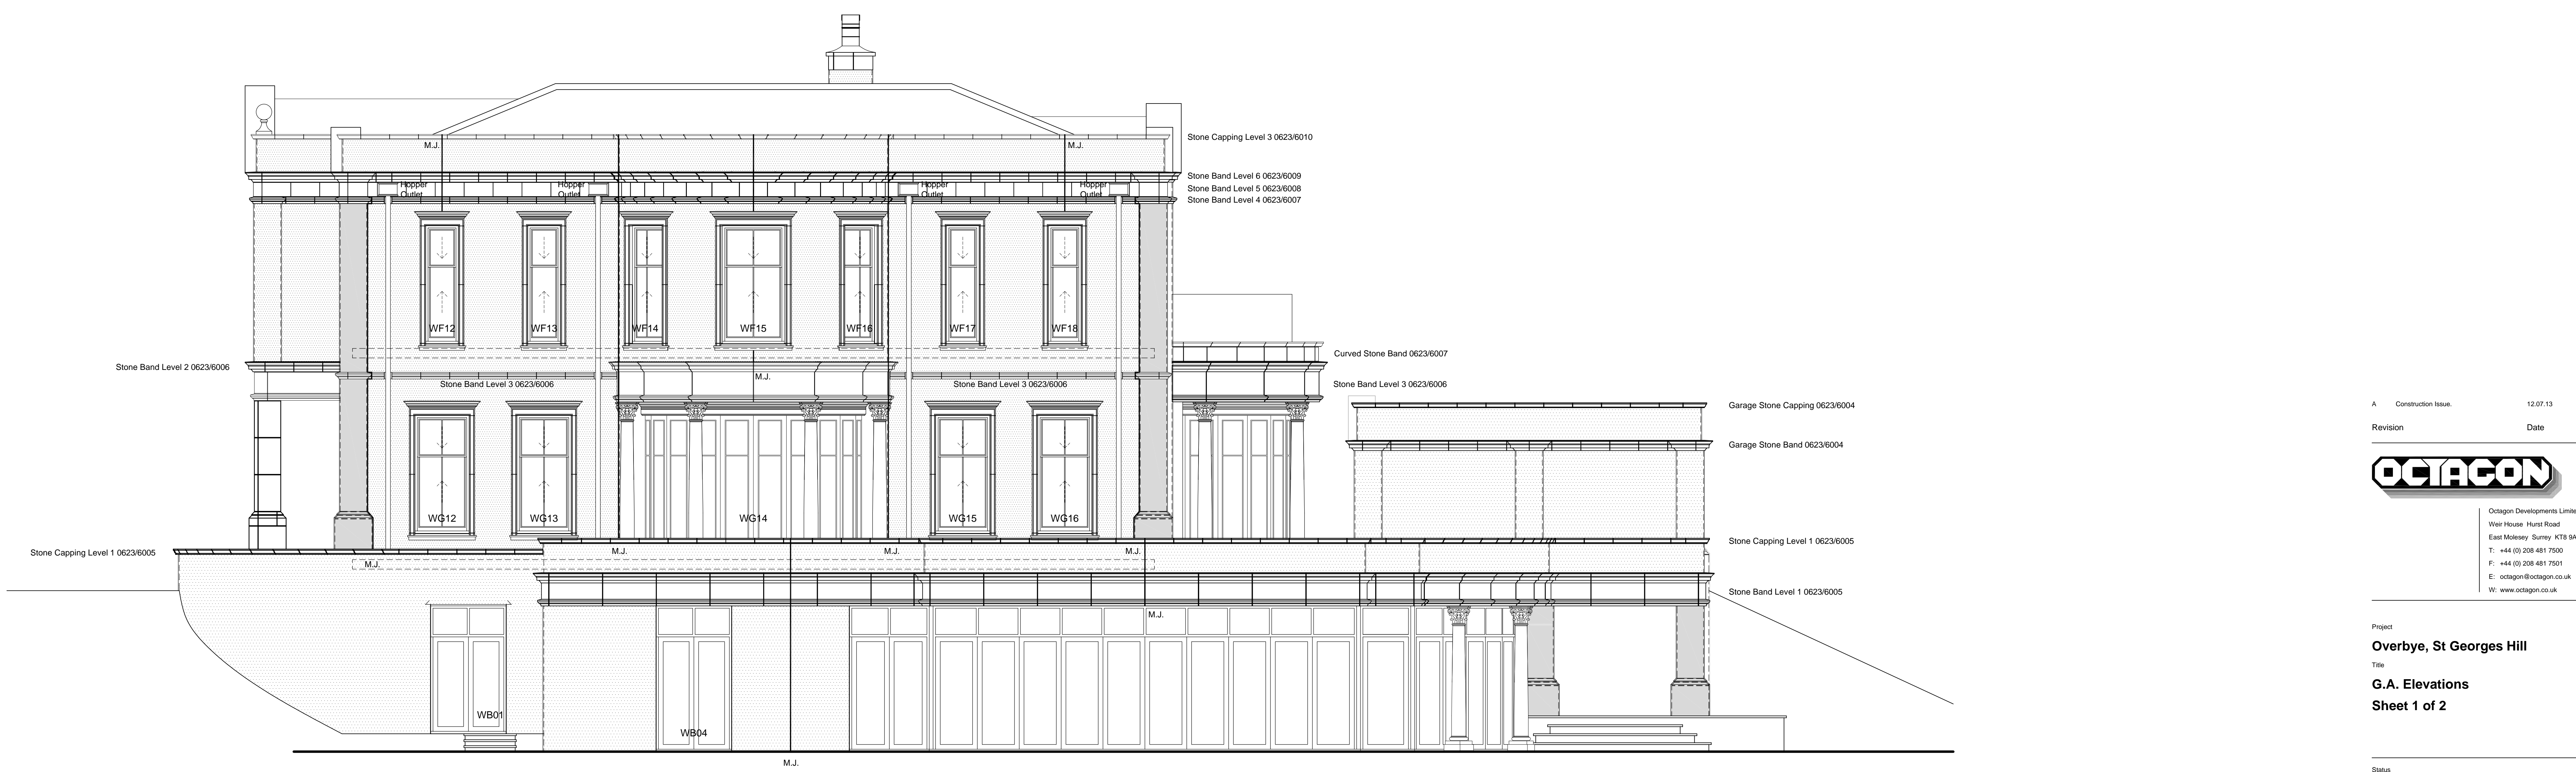

Side Elevation (North West)

A	Construction Issue.	12.07.13
	Revision	Date

Project
Overbye, St Georges Hill
Title
G.A. Elevations
Sheet 1 of 2

Construction		
Scale	Drawn	Date
1:50	sh	Jan. '13
Job number	Drawing number	Revision
0623	3000	A
© Copyright Octagon Developments Limited