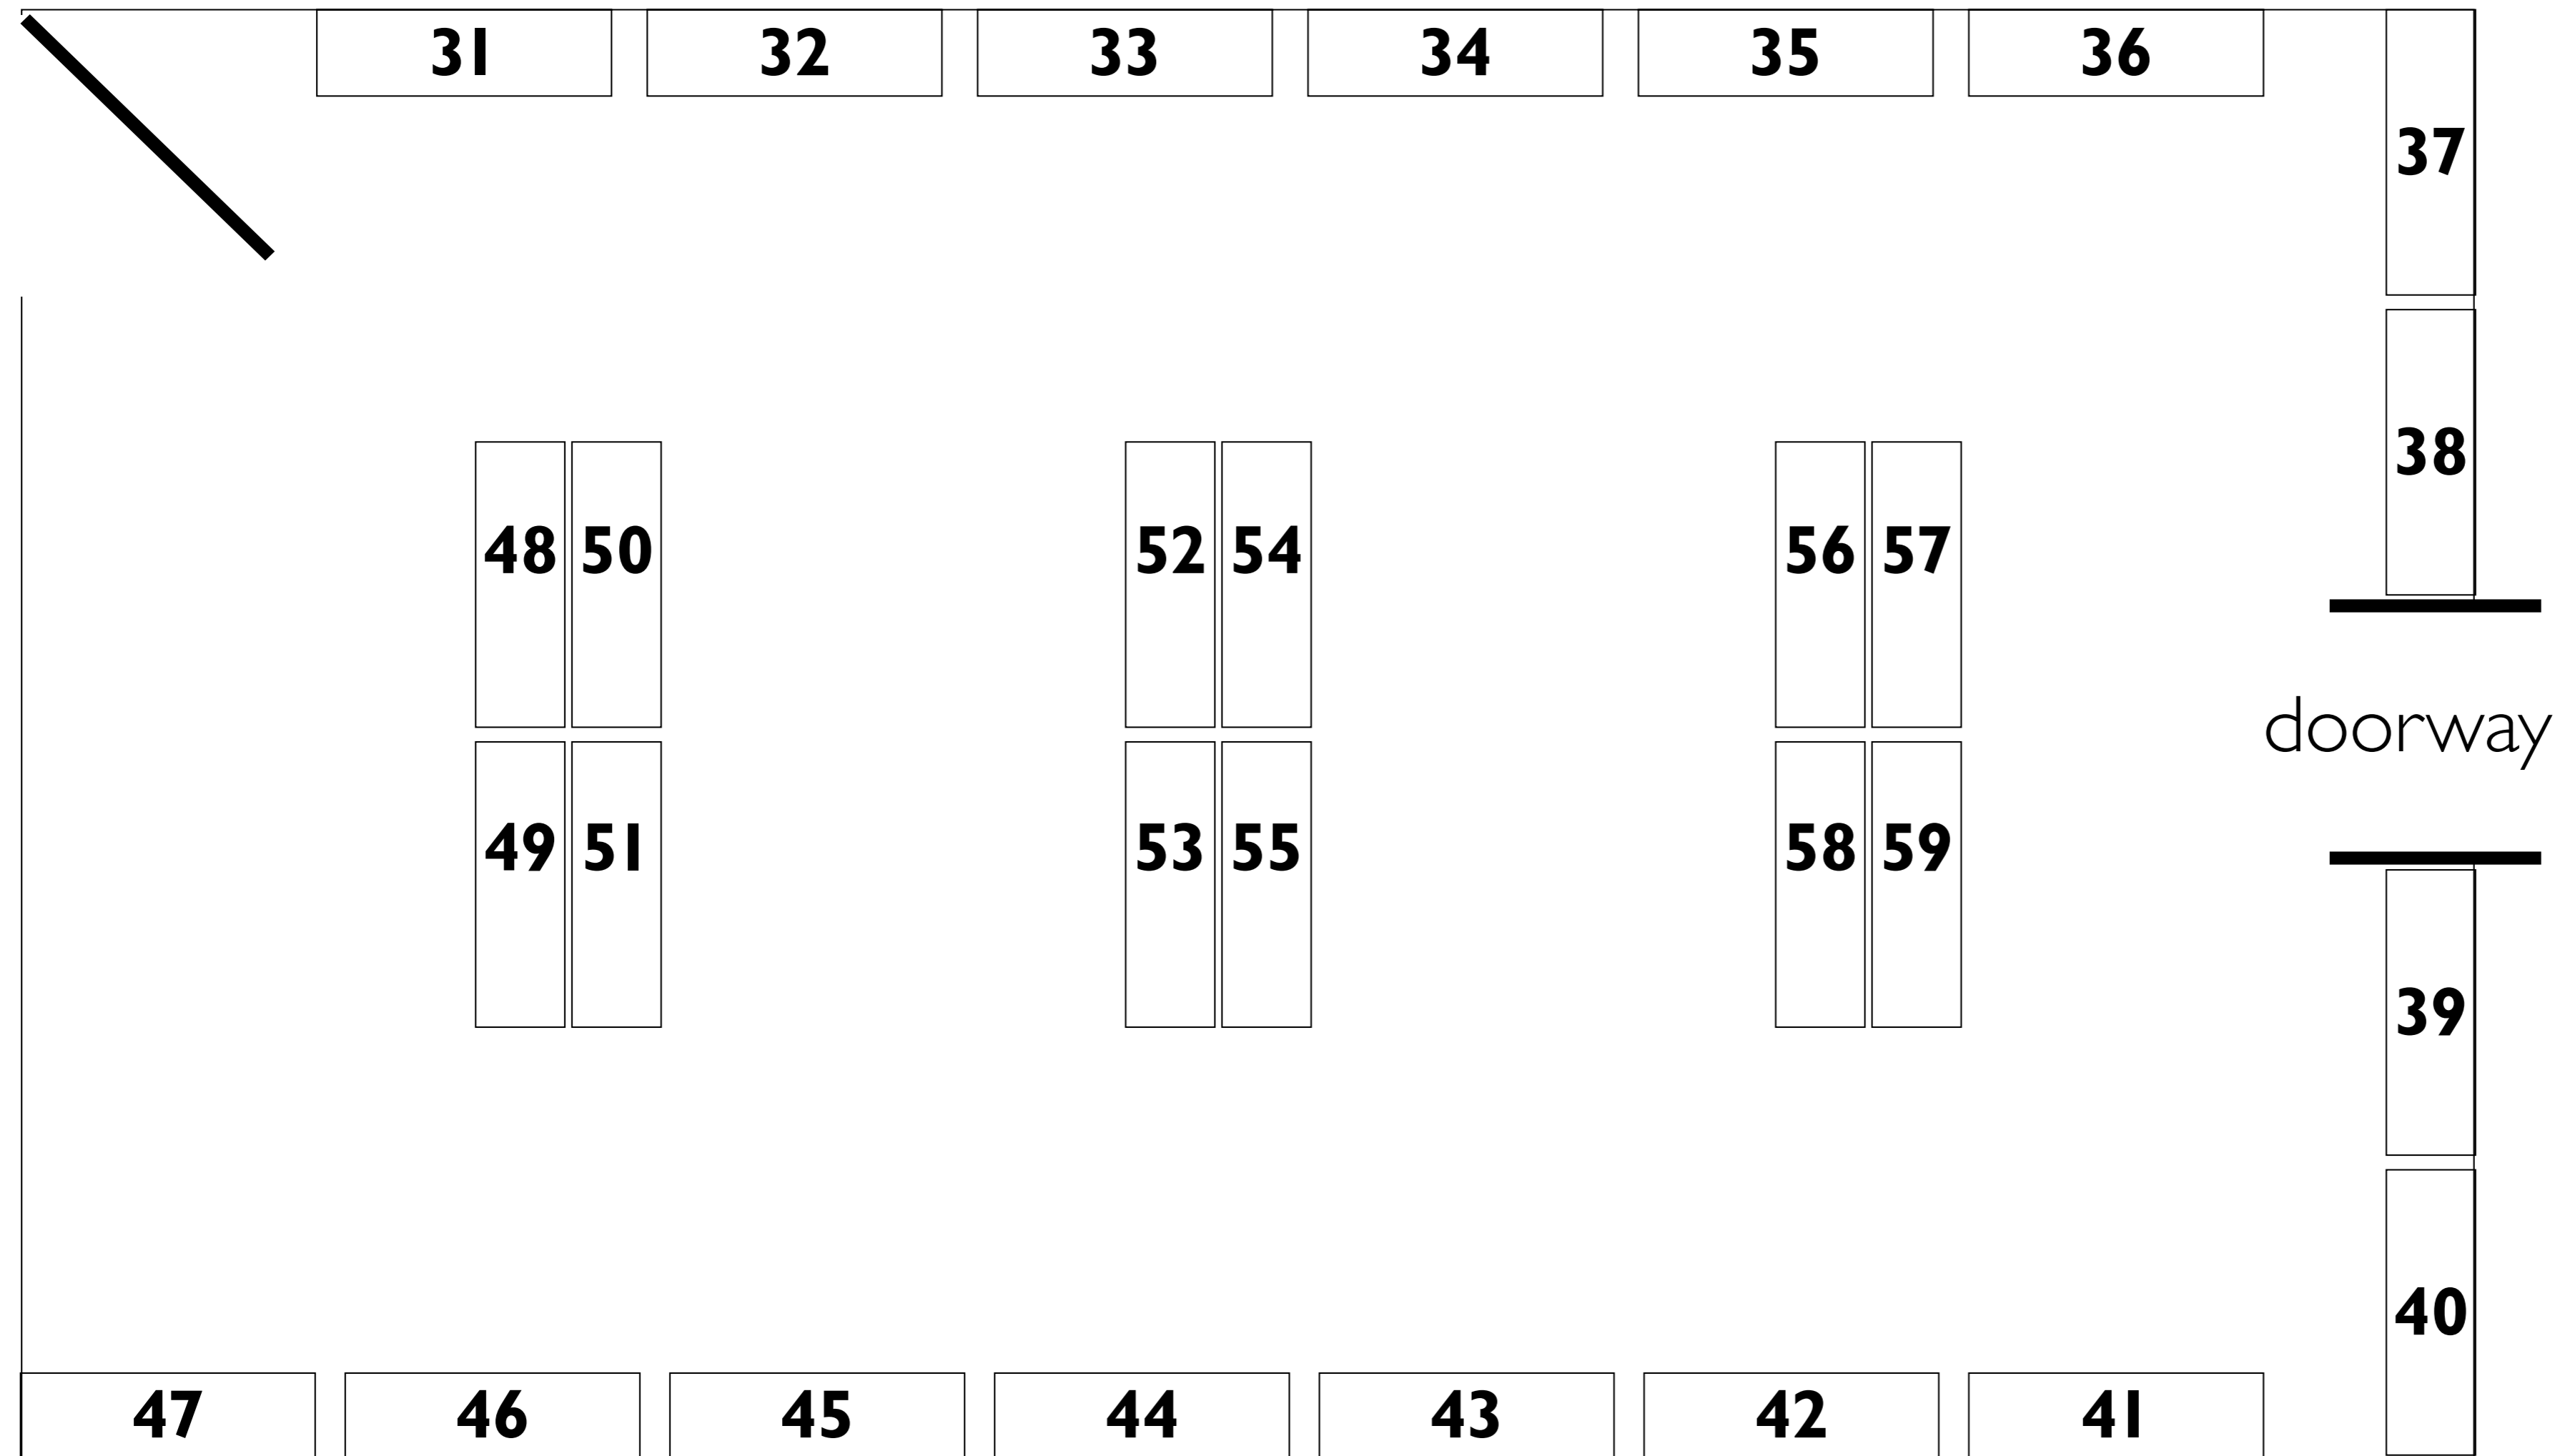

# Art on the Street: Vacant Shop Layout

## Please note:

This layout is not to scale and is only intended to be a representation of the layout of the venue.

Pitches are 1M wide by 1M high.

Organisers reserve the right to adjust the layout.