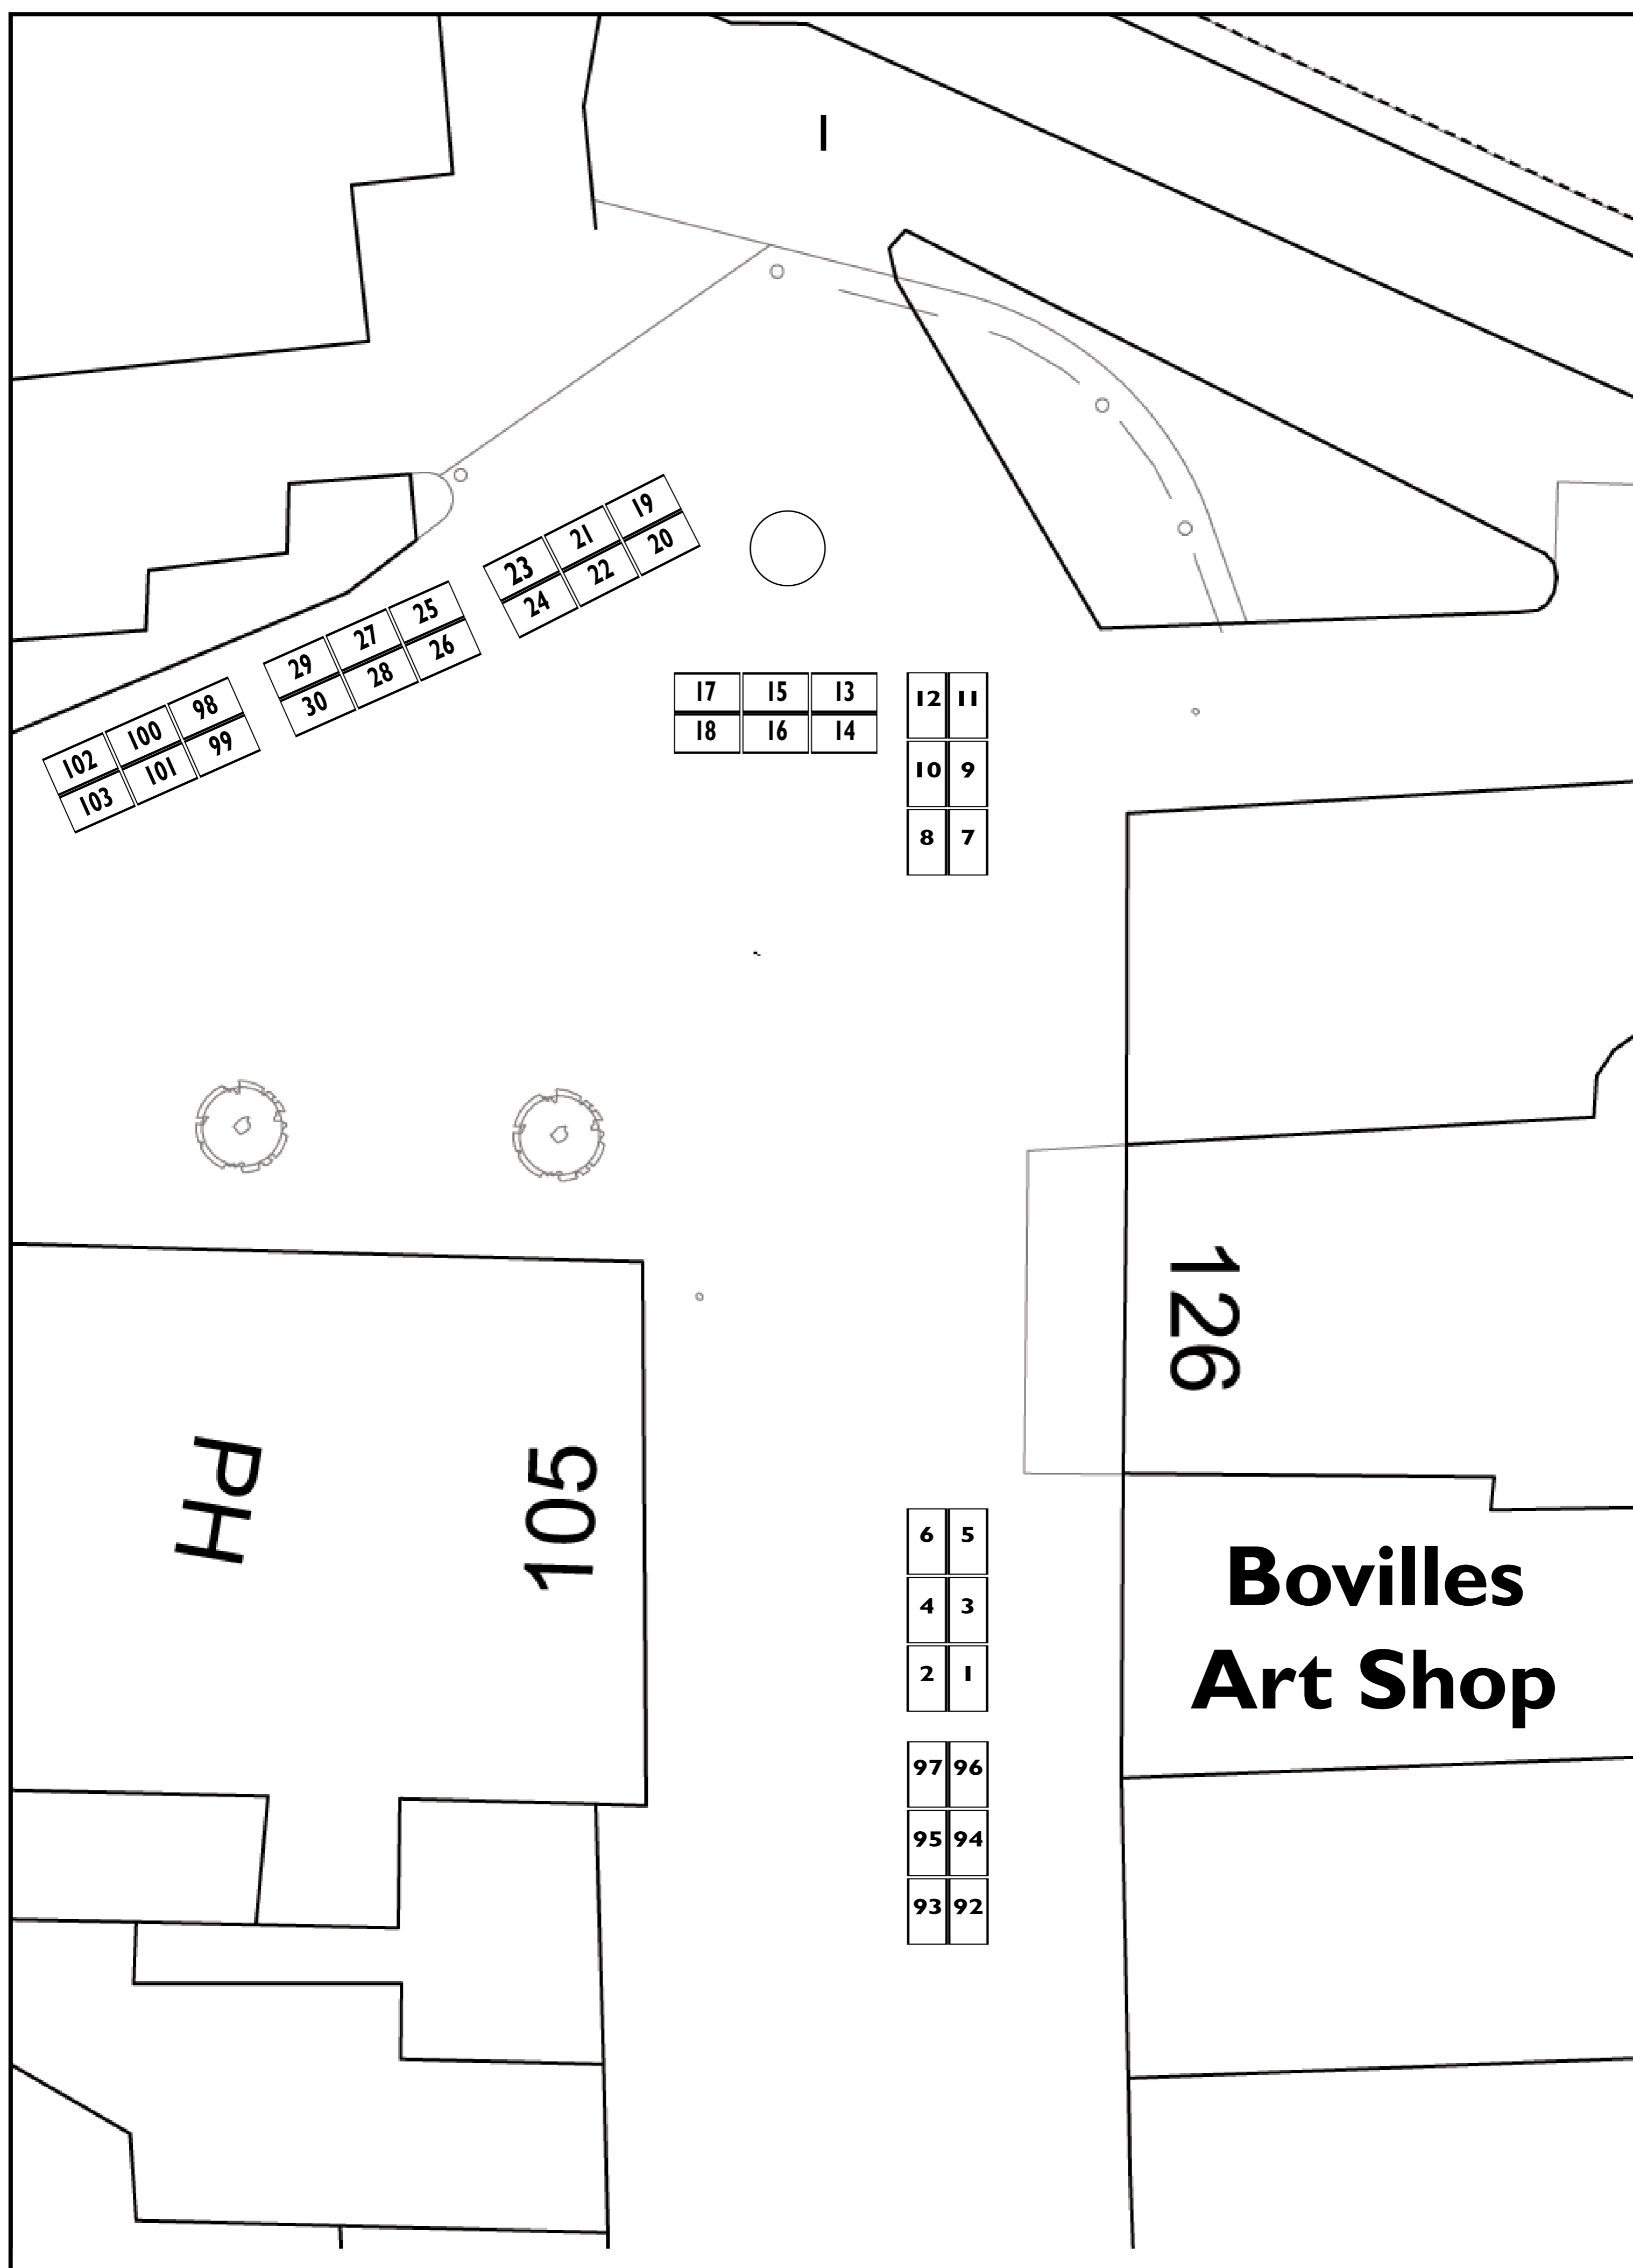

Art on the Street: Outdoor Space Layout

Please note:

This layout is not to scale and is only intended to be a representation of the layout of the market.

Pitches are 1M wide by 2M high and will be covered by waterproof gazebos (not shown).

Organisers reserve the right to adjust the layout.