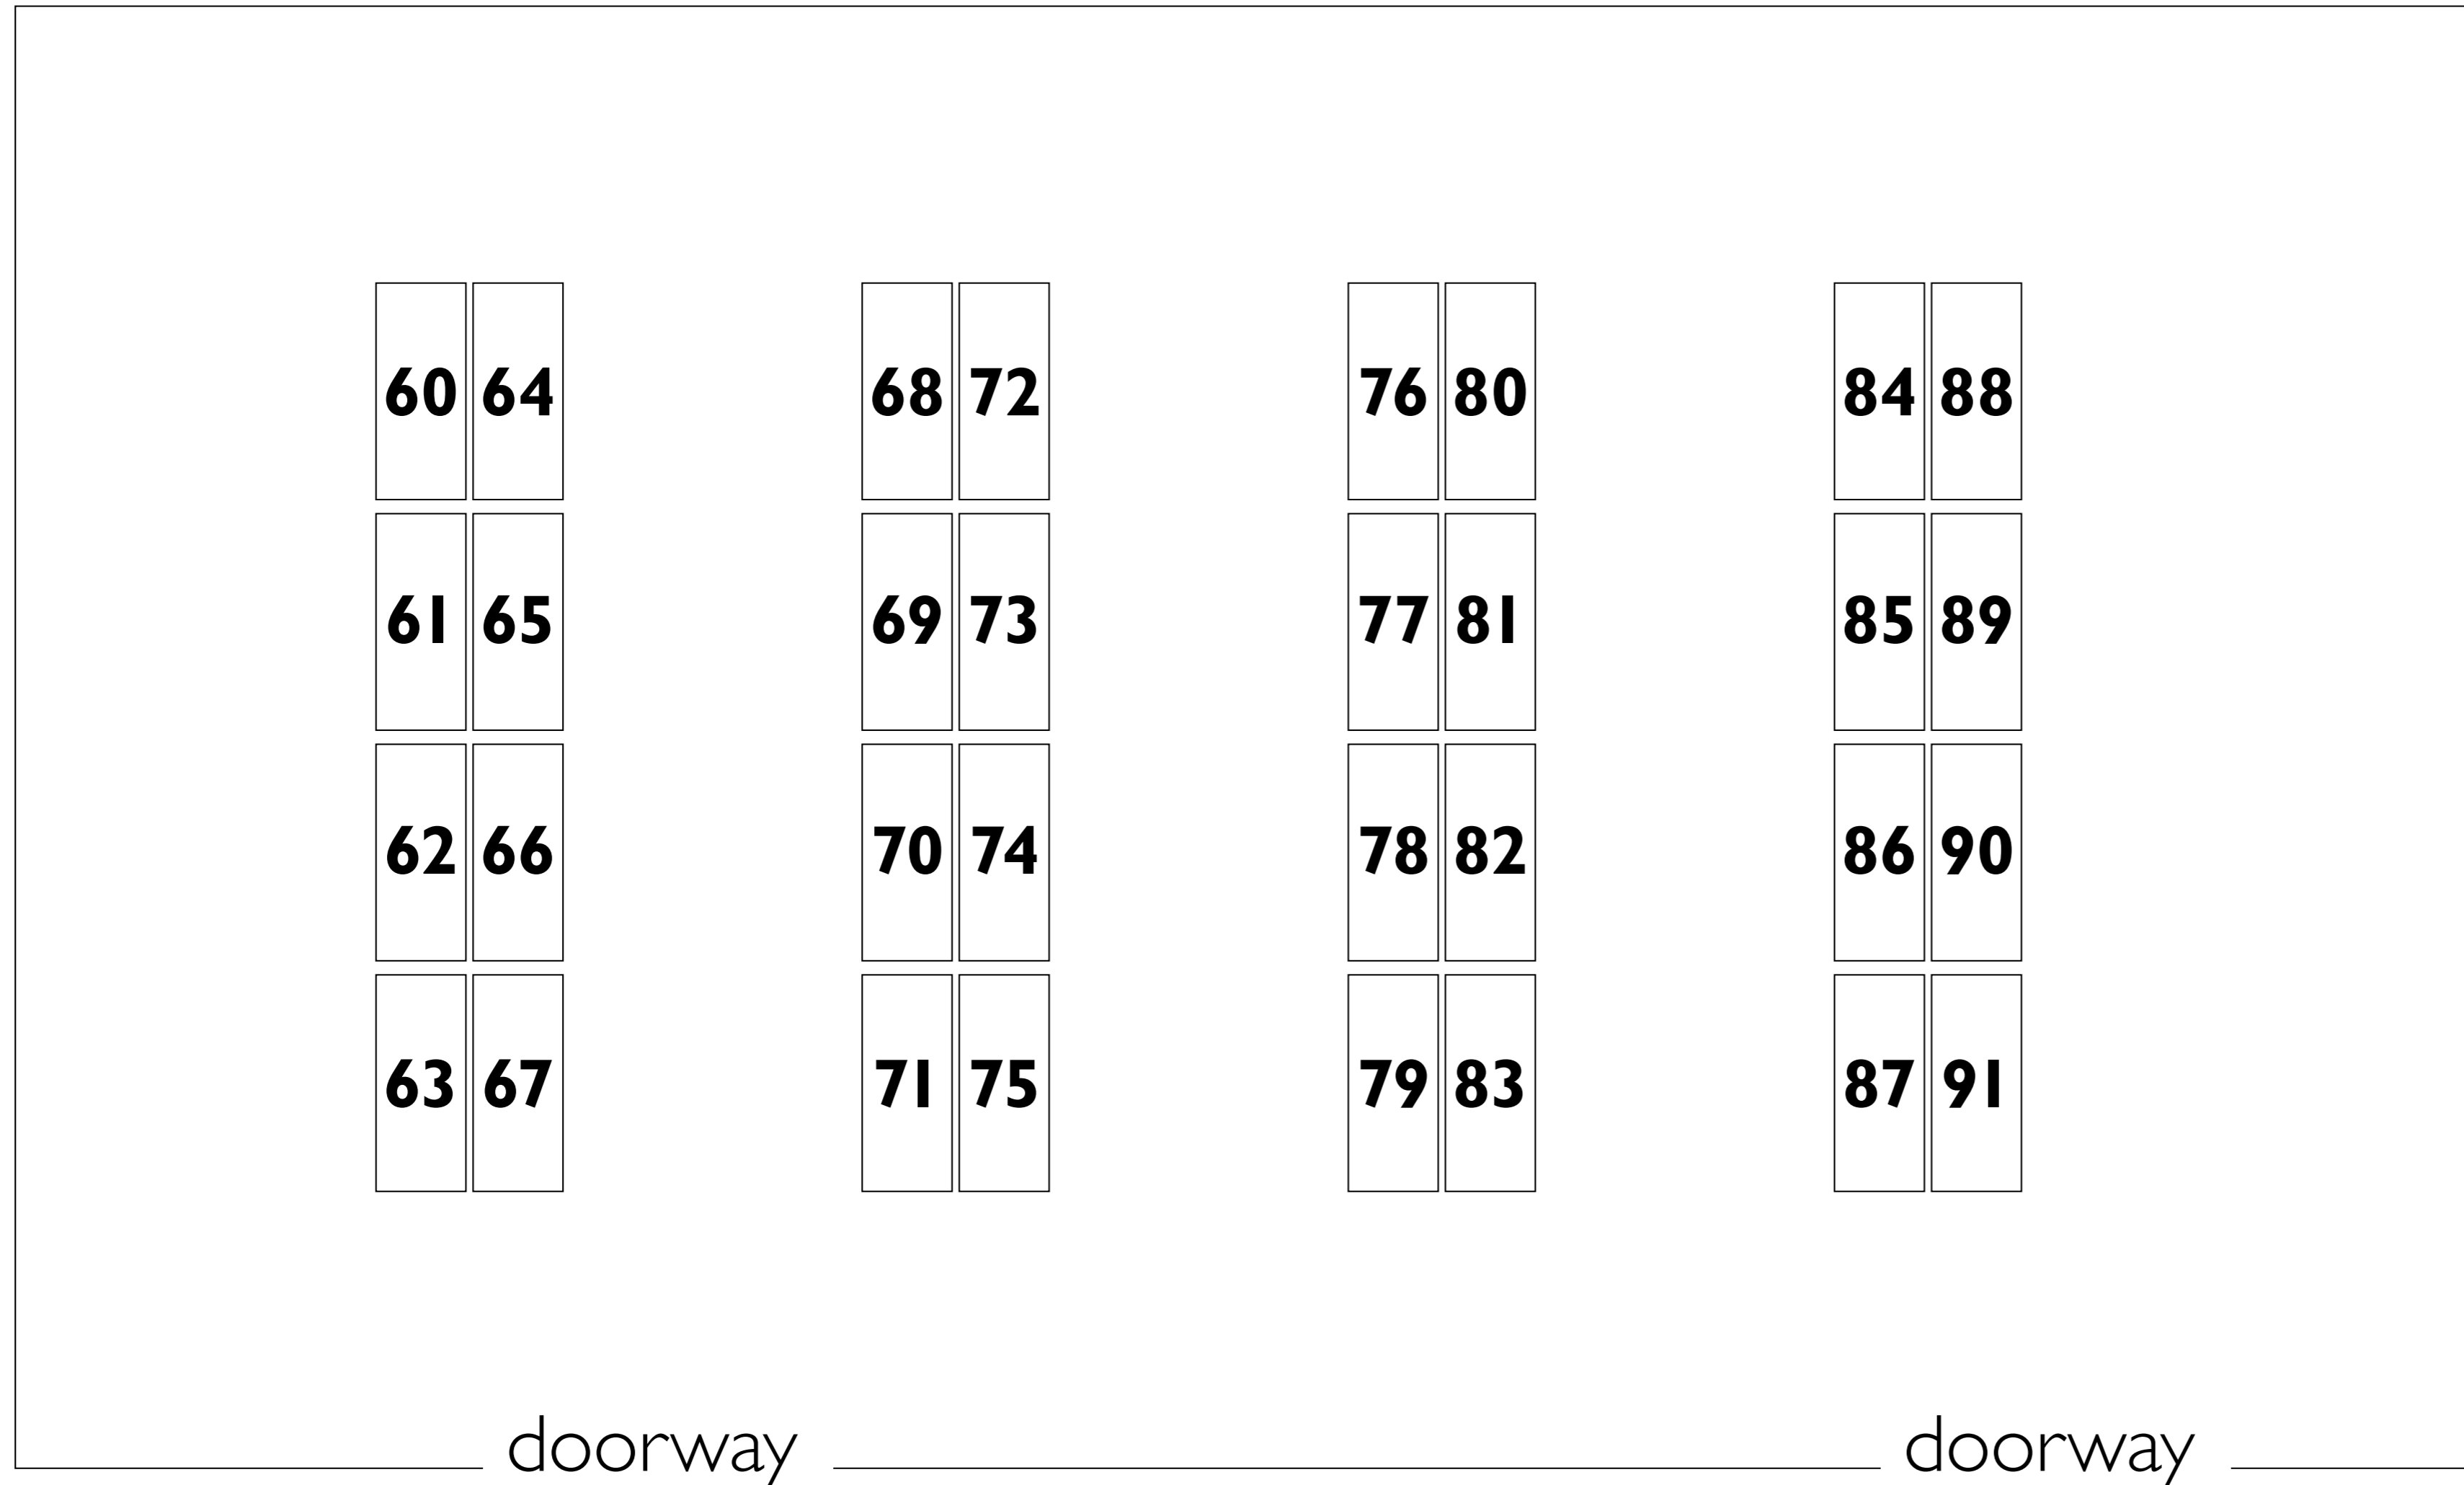

Art on the Street: Bromley Room Layout

Please note:

This layout is not to scale and is only intended to be a representation of the layout of the venue. Pitches are 1M wide by 1M high and are strictly on the screens provided.

There is no wall-hanging space.

Organisers reserve the right to adjust the layout.