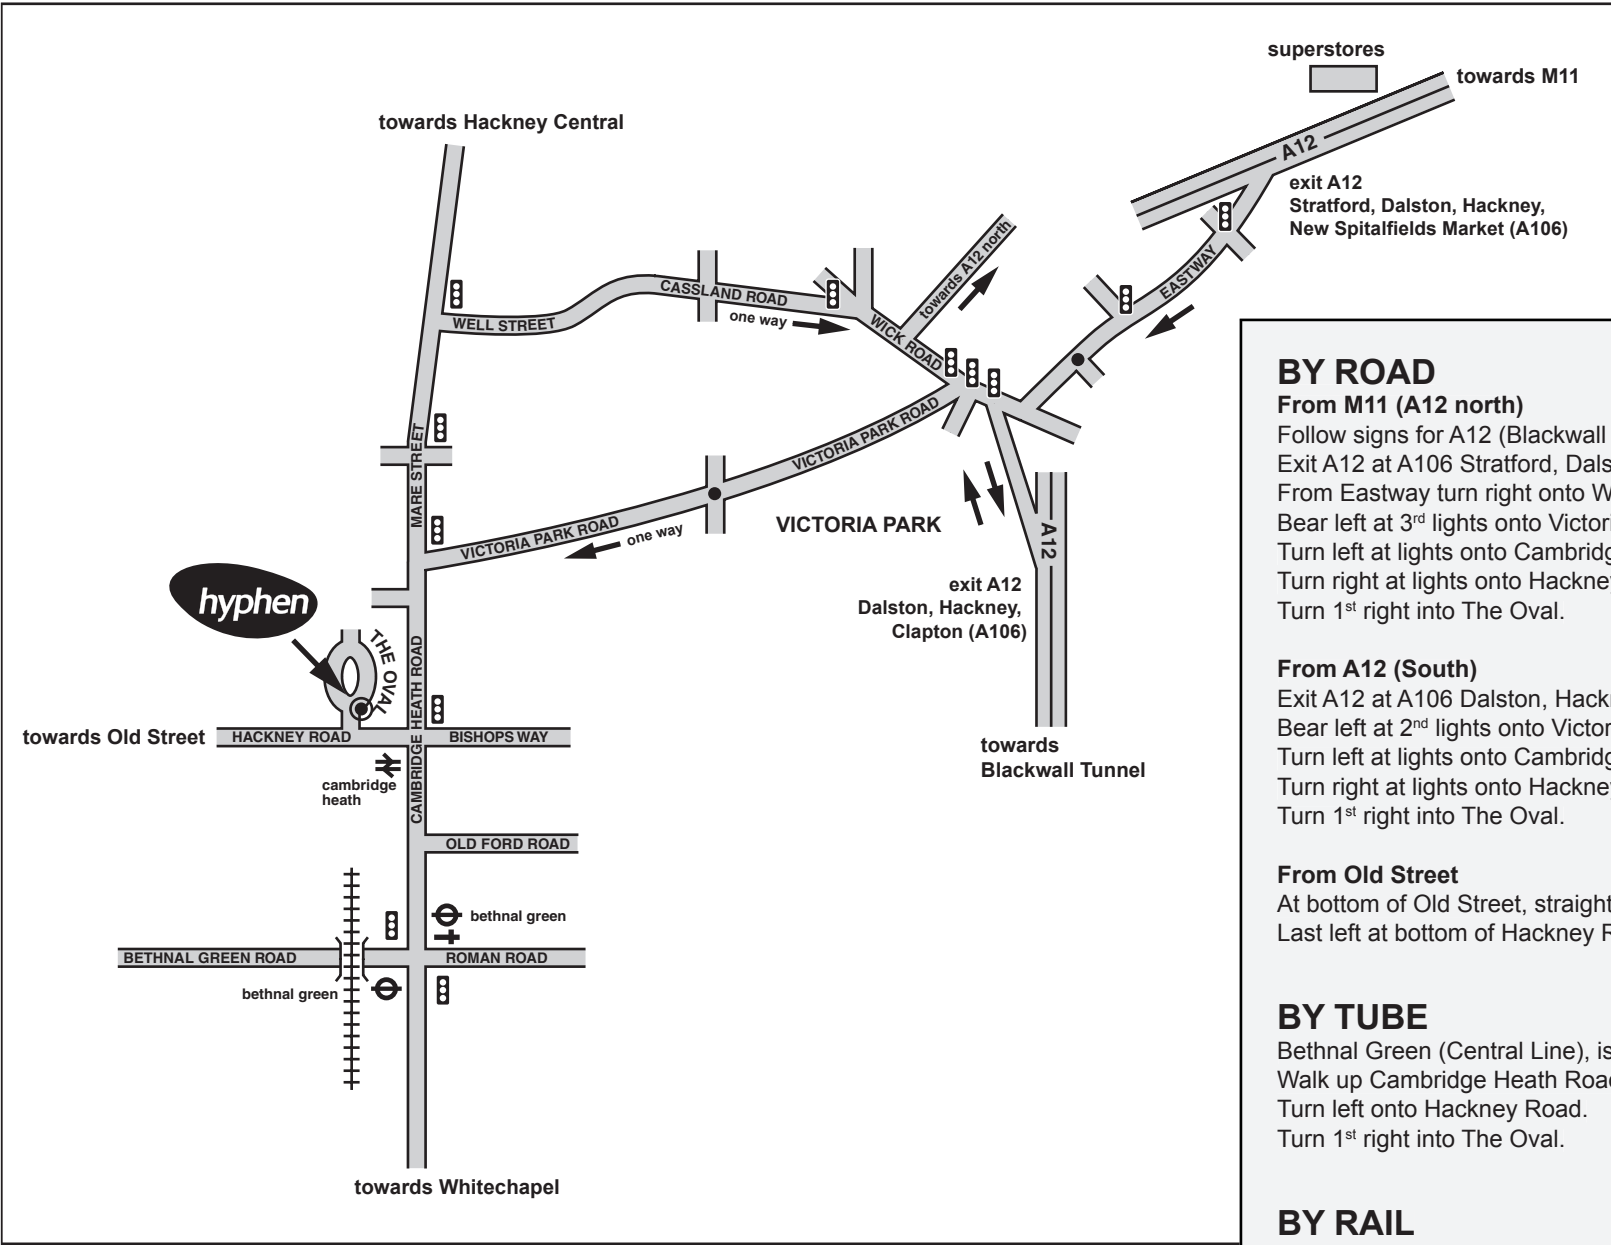

How to find us

BY ROAD

From M11 (A12 north)
 Follow signs for A12 (Blackwall Tunnel).
 Exit A12 at A106 Stratford, Dalston, Hackney, & New Spitalfields Market.
 From Eastway turn right onto Wick Road.
 Bear left at 3rd lights onto Victoria Park Road.
 Turn left at lights onto Cambridge Heath Road.
 Turn right at lights onto Hackney Road.
 Turn 1st right into The Oval.

From A12 (South)
 Exit A12 at A106 Dalston, Hackney, & Clapton.
 Bear left at 2nd lights onto Victoria Park Road.
 Turn left at lights onto Cambridge Heath Road.
 Turn right at lights onto Hackney Road.
 Turn 1st right into The Oval.

From Old Street
 At bottom of Old Street, straight ahead at lights onto Hackney Road.
 Last left at bottom of Hackney Road into The Oval.

BY TUBE
 Bethnal Green (Central Line), is 10-15 minute walk.
 Walk up Cambridge Heath Road towards Hackney.
 Turn left onto Hackney Road.
 Turn 1st right into The Oval.

BY RAIL
 Cambridge Heath station is 2 minutes walk at bottom of Hackney Road.
 Liverpool Street station is approximately 5 minute taxi ride.

Hyphen Design Ltd 15-20 The Oval London E2 9DX
Tel: 020 7739 8010 Fax: 020 7739 8764