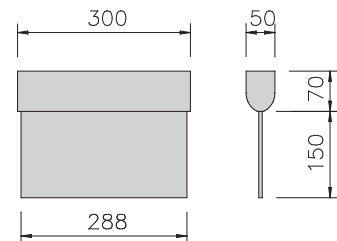

Accessories

XSB/CBRK/SL	Ceiling Bracket Silver Finish
XSB/CBRK/WH	Ceiling Bracket White Finish
XSB/CBRK/BR	Ceiling Bracket Brass Finish
XSB/WBRK/SL	Wall Bracket Silver Finish
XSB/WBRK/WH	Wall Bracket White Finish
XSB/WBRK/BR	Wall Bracket Brass Finish
XSB/EWBRK/SL	End Wall Bracket Silver Finish
XSB/EWBRK/WH	End Wall Bracket White Finish
XSB/EWBRK/BR	End Wall Bracket Brass Finish
XSB/WS	Wire Suspension set