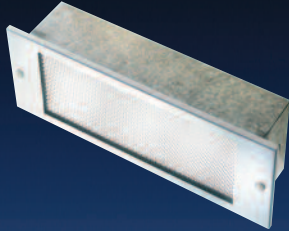

A recessed 8w 'brick light' type escape route luminaire for interior use with galvanised steel body and decorative front frame with prismatic Tpa polycarbonate front panel. The front frame is available in White, Chrome or Brass finish. An opal polycarbonate front panel and self adhesive direction legends are available as options. Please specify when ordering.

XFL8

XFL8

Maintained

XFL8M3/WH	White Finish
XFL8M3/CH	Chrome Finish
XFL8M3/BR	Brass Finish

Non Maintained

XFL8NM3/WH	White Finish
XFL8NM3/CH	Chrome Finish
XFL8NM3/BR	Brass Finish

Mains

XFL8/230/WH	White Finish
XFL8/230/CH	Chrome Finish
XFL8/230/BR	Brass Finish

Legend Kit

XFL/LK

XFL8EX

Maintained

XFL8EXM3/WH	White Finish
XFL8EXM3/CH	Chrome Finish
XFL8EXM3/BR	Brass Finish

Non Maintained

XFL8EXNM3/WH	White Finish
XFL8EXNM3/CH	Chrome Finish
XFL8EXNM3/BR	Brass Finish

Mains

XFL8EX/230/WH	White Finish
XFL8EX/230/CH	Chrome Finish
XFL8EX/230/BR	Brass Finish

Legend Kit

XFL/LK