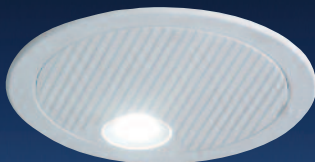

An attractive flush mounting luminaire with optional lens that accommodates a hanging blade exit legend. The luminaires utilise a polycarbonate body and lens and are available with white LED or 8 Watt fluorescent light sources.

XFF

XFF8	_____
Maintained	_____
XFF8M3	_____
Non Maintained	_____
XFF8NM3	_____
Mains	_____
XFF8/230	_____
XFF8EX	_____
Maintained	_____
XFF8EXM3	_____
Non Maintained	_____
XFF8EXNM3	_____
Mains	_____
XFF8EX/230	_____
XFF16 (16 x LED)	_____
Maintained	_____
XFF16M3	_____
Mains	_____
XFF16/230	_____
XFF16EX (16 x LED)	_____
Maintained	_____
XFF16EXM3	_____
Mains	_____
XFF16EX/230	_____

Options and Direction Legends

Suffix:
/O – Opal panel.
If direction legends are required please add suffix:
/2 Arrow Left
/3 Arrow Right or
/5 Arrow Down

Utilising low energy high output LED technology, the XL Series offers either flush recessed or surface mounted non maintained escape route lighting. XLD is a self contained unit that can be fully recessed or surface mounted while the XLR is a mini version for recessed or surface mounted only. Both units are finished in white and feature self test operation.

XLD

XLR

XLD	_____
Non Maintained	_____
XLD3NM3	3w LED
Self contained recessed or surface mounting.	_____
XLR	_____
Non Maintained	_____
XLR3NM3	3w LED

Recessed mounting only. Batteries and inverter pack require remote mounting and can be inserted through the 45mm body cut out.

Cut out 105mm

Cut out 45mm

Photometric data upon request. Contact Fluorel Sales Department for further details.

Fluorel Lighting Limited
Designers and manufacturers
of lighting fittings

Unit 25 Eldon Way, Hockley
Essex SS5 4AD
Tel +44(0)8458 643 643 Fax +44(0)20 8506 1792
info@fluorel.co.uk www.fluorel.co.uk

FluorelLighting
Lighting for a brighter future