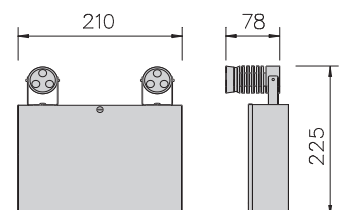

XTS

Non Maintained

XTS6NM3	White Finish
XTS6NM3/S	Brushed Silver Finish