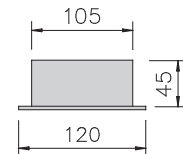

Cut out 105mm