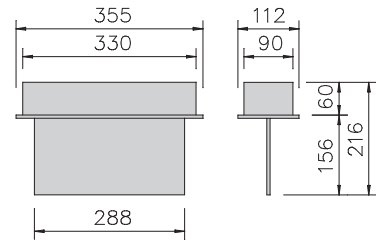

XRB15 (15 x LED)

Maintained

XRB15M3/WH	White Finish
XRB15M3/CH	Chrome Finish
XRB15M3/BR	Brass Finish

Please note that this product is not available as a non maintained version.