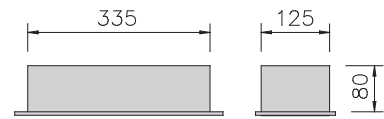

Legend Kit

XFL/LK

Options and Direction Legends

If direction legends are required please add suffix .../2 Arrow Left, .../3 Arrow Right or .../5 Arrow Down

Shallow Surface mounted 3 hour duration all polycarbonate IP65 rated bulkhead available with 16 LED's. The white body and clear optical diffuser offers unobtrusive maintained, non maintained or mains emergency lighting. Ideally suited to interior or exterior applications. A self adhesive legend kit or blade exit kit are available to make up direction signage as required.