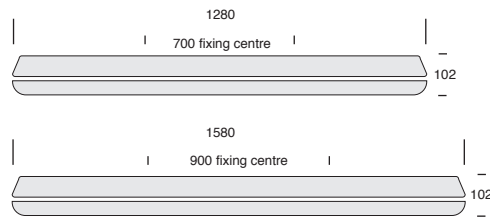

Single Lamp	T8 lamps	T5 lamps	Weight
1280mm	WP14HFL – 1x36w	WP128L – 1x28w	1.85kg
		WP154L – 1x54w	1.85kg
1580mm	WP15HFL – 1x58w	WP135L – 1x35w	2.20kg
		WP149L – 1x49w	2.20kg

Photometric Data: Please contact Fluorel Lighting

Twin Lamp	T8 lamps	T5 lamps	Weight
1280mm	WP24HFL – 2x36w	WP228L - 2x28w	2.75kg
		WP254L – 2x54w	2.75kg
1580mm	WP25HFL – 2x58w	WP235L – 2x35w	3.25kg
		WP249L – 2x49w	3.25kg

Photometric Data: Please contact Fluorel Lighting