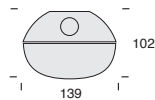

Single Lamp	T8 lamps	T5 lamps	Weight
1280mm	WP14HFL – 1x36w	WP128L – 1x28w	1.85kg
		WP154L – 1x54w	1.85kg
1580mm	WP15HFL – 1x58w	WP135L – 1x35w	2.20kg
		WP149L – 1x49w	2.20kg

Photometric Data: Please contact Fluorel Lighting

Twin Lamp	T8 lamps	T5 lamps	Weight
1280mm	WP24HFL – 2x36w	WP228L - 2x28w	2.75kg
		WP254L – 2x54w	2.75kg
1580mm	WP25HFL – 2x58w	WP235L – 2x35w	3.25kg
		WP249L – 2x49w	3.25kg

Photometric Data: Please contact Fluorel Lighting