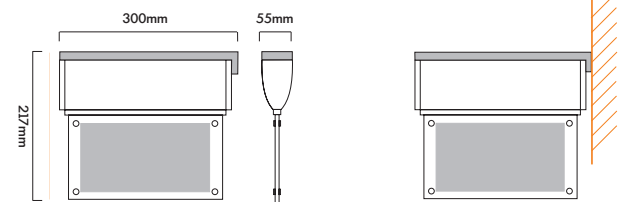

TE EXIT / B

Emergency Range / Emergency Exit Bracket

Wall mounted LED exit sign luminaire offering long life, low energy with flexible mounting solutions. Silver finish as standard.

Specification

- Extruded aluminium panel
- Polycarbonate panel

Application

- Corridors
- Communal Area
- Call Centre
- Healthcare
- Local Medical Centre
- Reception
- Offices
- Shops
- Conference Room

Product Codes

TEEXIT15EB*

15W LED Wall bracket

Select Exit Panel

- *TEEXITAD
- *TEEXITAR
- *TEEXITAL

- Arrow Down
- Arrow Right
- Arrow Left

Dimensions

AD

AR

AL