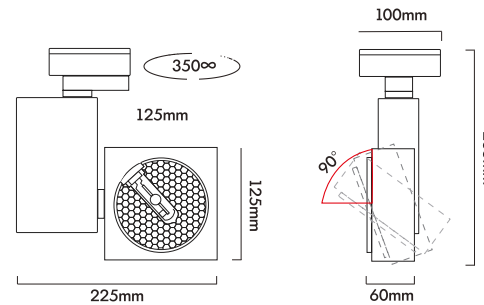

T7 SPO

Downlighter & Display Range / Spotlight

Our extremely light and compact, adjustable spotlight is ideal for retail and gallery.

Specification

- Die cast aluminium housing
- Aluminium faceted reflector
- Toughened glass
- Powder coated finish

Application

- Reception
- Shopping Centre
- Shops

Product Codes

T7SPO35NS
T7SPO70NS
T7SPO35NW
T7SPO70NW

1 x 35W CDM-TC Silver
1 x 70W CDM-TC Silver
1 x 35W CDM-TC White
1 x 70W CDM-TC White

Dimensions

17°

CDM-TC70W 17°