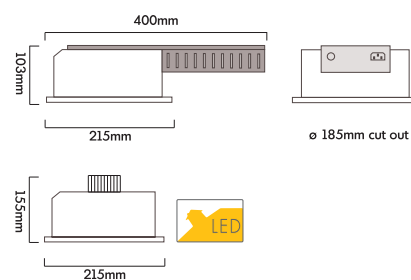

Dimensions

LED lighting technology is constantly evolving our products will evolve accordingly.