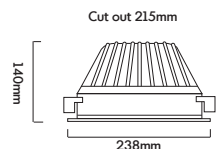

Dimensions

5 FIVE YEAR GUARANTEE

LED lighting technology is constantly evolving. Our products will evolve accordingly.