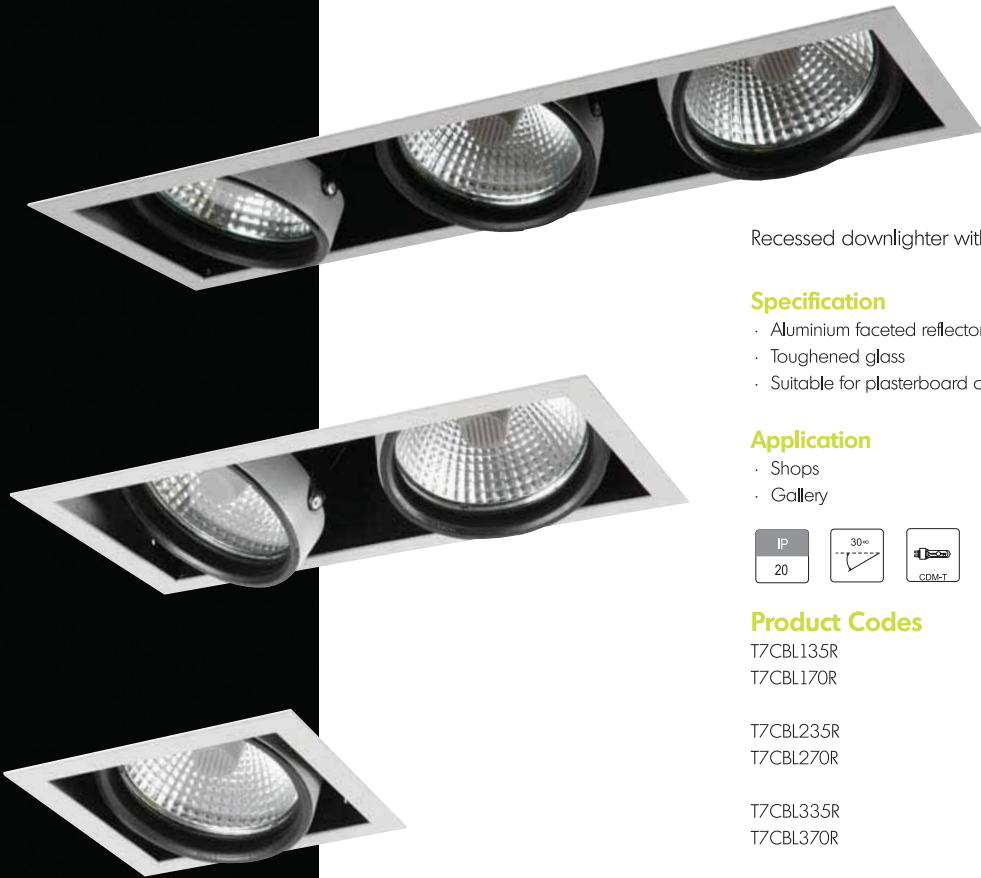

T7 CBL

Downlighter & Display Range / Concealed Box (Linear)

Recessed downlighter with independently adjustable head.

Specification

- Aluminium faceted reflector
- Toughened glass
- Suitable for plasterboard ceiling
- Powder coated finish
- Adjustable on 2 axis

Application

- Shops
- Gallery

Product Codes

T7CBL135R	1 x 35W CDM-T
T7CBL170R	1 x 70W CDM-T
T7CBL235R	2 x 35W CDM-T
T7CBL270R	2 x 70W CDM-T
T7CBL335R	3 x 35W CDM-T
T7CBL370R	3 x 70W CDM-T

Dimensions