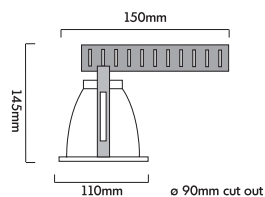

Application

- Corridors
- Communal Area
- Offices
- Shops
- Toilets
- Canteen
- Reception
- Shopping Centre
- Call Centre
- Circulation Area
- Conference Room

Product Codes

Small Vertical Downlight

T7ADS113CZ-01
T7ADS113CZ-02
T7ADS118CZ-01
T7ADS118CZ-02

HF 1 x 13W PLT White
HF 1 x 13W PLT Silver
HF 1 x 18W PLT White
HF 1 x 18W PLT Silver

Accessories

T7ASIP65

IP65 Kit

Dimensions

IP65 Kit to fit above fitting