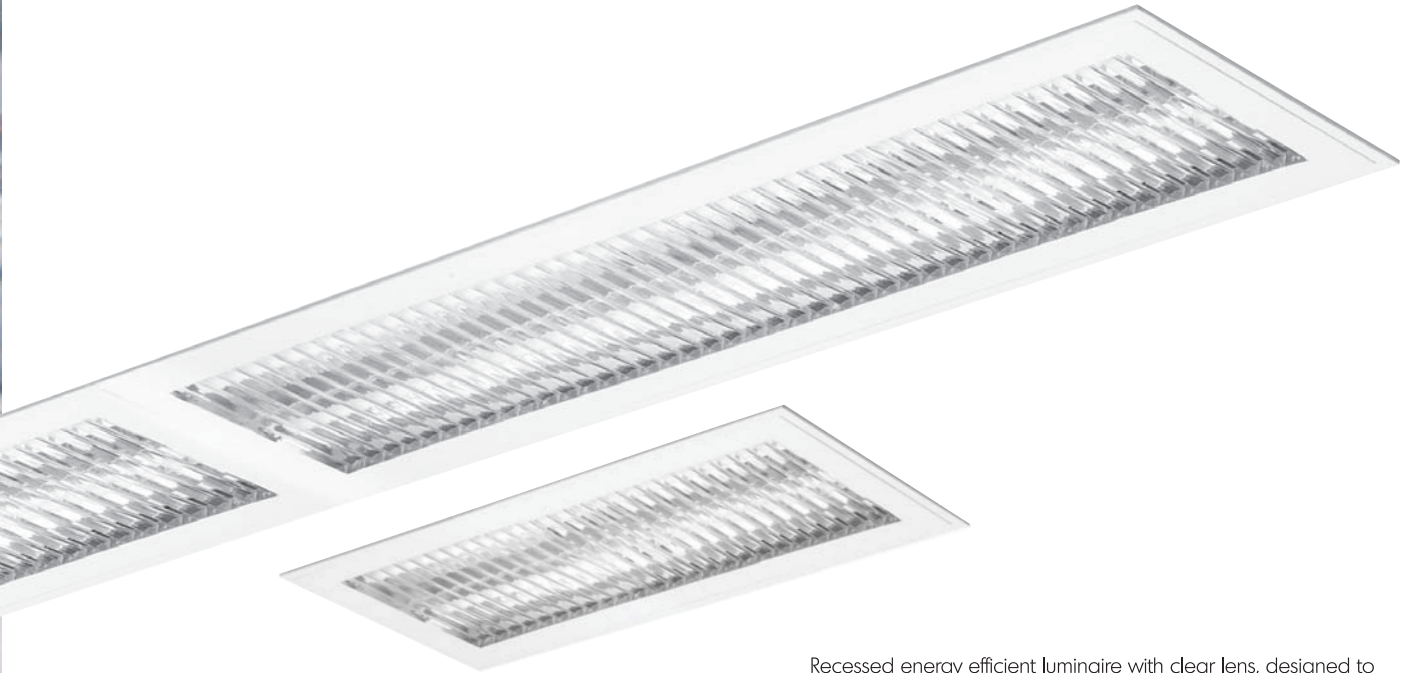

T6 RTL

Recessed Fluorescent Range / Retail Fluorescent

Recessed energy efficient luminaire with clear lens, designed to provide outstanding light efficiency and comfort.

Specification

- Fabricated steel body
- Injection moulded lens
- Suitable for 15-25mm exposed T grid ceiling
- Suitable for plasterboard ceiling
- Powder coated finish

Application

- Offices
- Call Centre
- Shops
- Mini Supermarket

Product Codes

T6RTL224FZ 2 x 24W T5

T6RTL254FZ 2 x 54W T5

Add suffix /EM for 3hr Maintained Emergency (Remote)

Dimensions