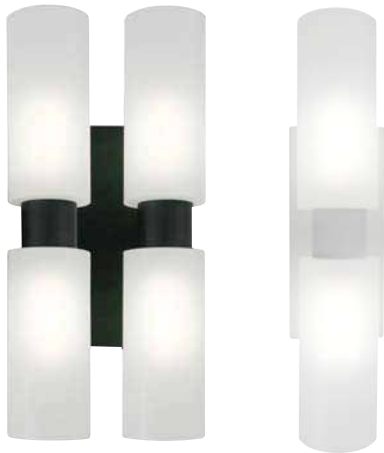

T5 LAM

Architectural Range / Lambda

A gothic style wall mounted luminaire particularly well suited for churches and buildings with victorian architecture and grandeur. This product is available in several colours.

Specification

- Injection moulded polycarbonate opal diffuser
- U.V. stabilised to prevent discolouring
- Fabricated steel body
- Powder coated finish

Application

- Stairwells
- Shopping Centres
- Churches
- Reception Areas
- Feature Lighting

Product Codes

T5LAM232CZW	2 x 32W PLT - White
T5LAM232CZB	2 x 32W PLT - Black
T5LAM432CZW	4 x 32W PLT - White
T5LAM432CZB	4 x 32W PLT - Black

Dimensions