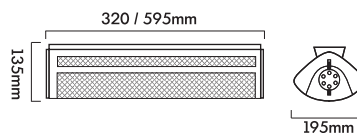

Available in two sizes

Available wattages: Small Body: 1x18W PLL
Large Body: 1x55W, 2x55W PLL

Specification

- White powder coated metal body
- Perforated curved basket
- Frosted ribbed diffuser attachments
- Adjustable head

Dimensions

Adjustable