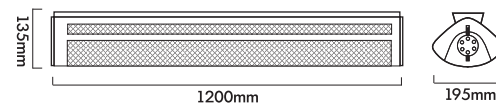

Product Codes

T2SDX228FZ 2 x 28W T5 4FT

T2SDX254FZ 2 x 54W T5 4FT

Wired Body No Attachments or End Cap

Attachments

T2SDXD Ribbed Diffuser Only

T2SDXP Perforated Basket Only

End Cap (Set)

OEM-CDX-ECW White End Cap Set

OEM-CDX-ECS Chrome End Cap Set

Dimensions

Adjustable