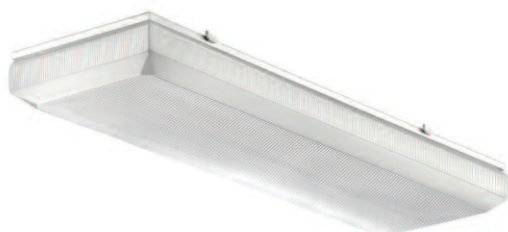

Shallow surface luminaires with opal prismatic controller with turn to lock clip fixing.
Digital dimming also available. Change L with DDL on catalogue number.
3 hour duration emergency pack available. Add /EMG as suffix.

SA Series Opal

Power	Lamp	Weight (Kg)	Product Code	Dimensions (mm)
1x 28W	T5	2.3	SA128L	1270 (L) x 200 (W) x 70 (H)
1x 35W	T5	2.8	SA135L	1560 (L) x 200 (W) x 70 (H)
1x 49W	T5	2.8	SA149L	1560 (L) x 200 (W) x 70 (H)
1x 54W	T5	2.3	SA154L	1270 (L) x 200 (W) x 70 (H)
2x 28W	T5	2.4	SA228L	1270 (L) x 200 (W) x 70 (H)
2x 35W	T5	2.9	SA235L	1560 (L) x 200 (W) x 70 (H)
2x 49W	T5	2.9	SA249L	1560 (L) x 200 (W) x 70 (H)
2x 54W	T5	3.2	SA254L	1270 (L) x 200 (W) x 70 (H)
1x 25W	T5	2.3	SA125L	1270 (L) x 200 (W) x 70 (H)
1x 32W	T5	2.8	SA132L	1560 (L) x 200 (W) x 70 (H)
1x 45W	T5	2.8	SA145L	1560 (L) x 200 (W) x 70 (H)
1x 50W	T5	2.3	SA150L	1270 (L) x 200 (W) x 70 (H)
2x 25W	T5	2.4	SA225L	1270 (L) x 200 (W) x 70 (H)
2x 32W	T5	2.9	SA232L	1560 (L) x 200 (W) x 70 (H)
2x 45W	T5	2.9	SA245L	1560 (L) x 200 (W) x 70 (H)
2x 50W	T5	3.2	SA250L	1270 (L) x 200 (W) x 70 (H)
4x 13W	T5	4.15	SA413L	670 (L) x 670 (W) x 70 (H)
4x 14W	T5	4.15	SA414L	670 (L) x 670 (W) x 70 (H)
4x 20W	T5	4.15	SA420L	670 (L) x 670 (W) x 70 (H)
4x 24W	T5	4.15	SA424L	670 (L) x 670 (W) x 70 (H)

Dimming and Emergency Lighting options

Digital dimming versions available – replace the last “L” in the required part number with “DDL”.
Integral emergency conversions are available for all sizes. Add suffix /EMG for 3hr duration.