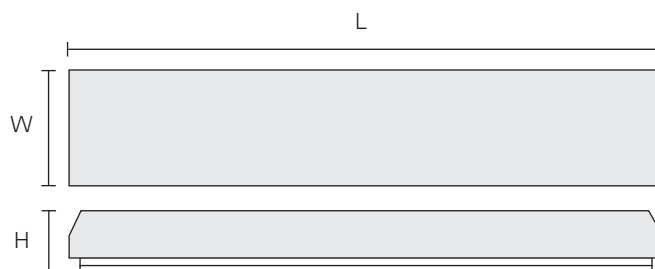

Shallow surface luminaires with opal prismatic controller with turn to lock clip fixing.
Digital dimming also available. Change L with DDL on catalogue number.
3 hour duration emergency pack available. Add /EMG as suffix.

SA Series Opal

Power	Lamp	Weight (Kg)	Product Code	Dimensions (mm)
1x 28W	T5	2.3	SA128L	1270 (L) x 200 (W) x 70 (H)
1x 35W	T5	2.8	SA135L	1560 (L) x 200 (W) x 70 (H)
1x 49W	T5	2.8	SA149L	1560 (L) x 200 (W) x 70 (H)
1x 54W	T5	2.3	SA154L	1270 (L) x 200 (W) x 70 (H)
2x 28W	T5	2.4	SA228L	1270 (L) x 200 (W) x 70 (H)
2x 35W	T5	2.9	SA235L	1560 (L) x 200 (W) x 70 (H)
2x 49W	T5	2.9	SA249L	1560 (L) x 200 (W) x 70 (H)
2x 54W	T5	3.2	SA254L	1270 (L) x 200 (W) x 70 (H)
1x 25W	T5	2.3	SA125L	1270 (L) x 200 (W) x 70 (H)
1x 32W	T5	2.8	SA132L	1560 (L) x 200 (W) x 70 (H)
1x 45W	T5	2.8	SA145L	1560 (L) x 200 (W) x 70 (H)
1x 50W	T5	2.3	SA150L	1270 (L) x 200 (W) x 70 (H)
2x 25W	T5	2.4	SA225L	1270 (L) x 200 (W) x 70 (H)
2x 32W	T5	2.9	SA232L	1560 (L) x 200 (W) x 70 (H)
2x 45W	T5	2.9	SA245L	1560 (L) x 200 (W) x 70 (H)
2x 50W	T5	3.2	SA250L	1270 (L) x 200 (W) x 70 (H)
4x 13W	T5	4.15	SA413L	670 (L) x 670 (W) x 70 (H)
4x 14W	T5	4.15	SA414L	670 (L) x 670 (W) x 70 (H)
4x 20W	T5	4.15	SA420L	670 (L) x 670 (W) x 70 (H)
4x 24W	T5	4.15	SA424L	670 (L) x 670 (W) x 70 (H)

Dimming and Emergency Lighting options

Digital dimming versions available – replace the last “L” in the required part number with “DDL”.
Integral emergency conversions are available for all sizes. Add suffix /EMG for 3hr duration.