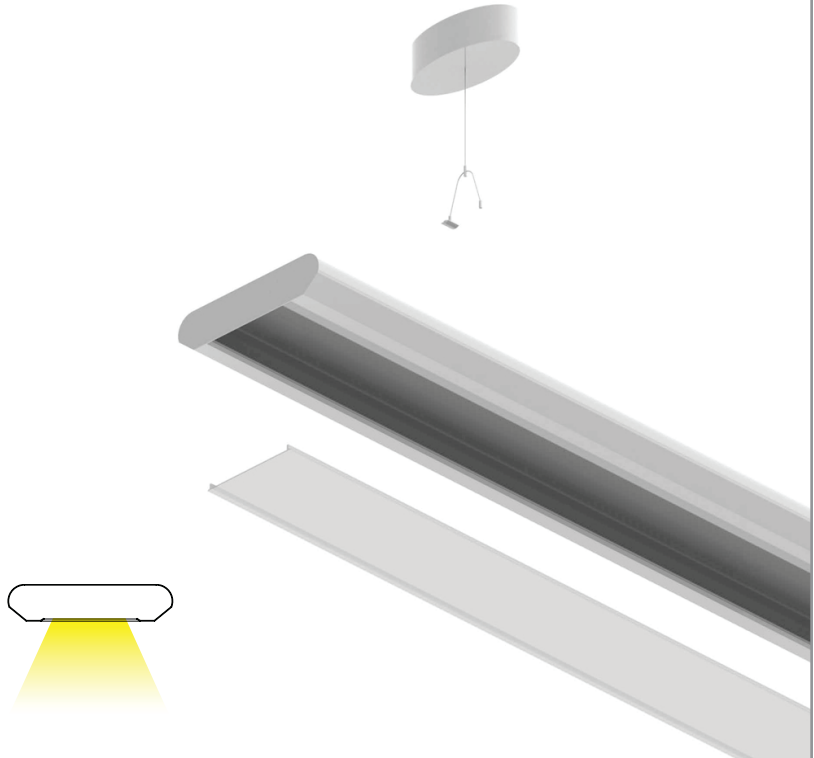

PLT Series

www.fluorel.co.uk

PLT
Series

12/14

- 125lm/w
- Direct light for indoor use
- Surface or suspended
- Sheet steel body
- 20w-40w LED
- 3000k or 4000k
- IP20 and IK05

**Fluorel**Lighting
Lighting for a brighter future

**Fluorel Lighting is a leading supplier
of innovative energy efficient lighting**

Product Details

Product Code	Watts	Lumen	Colour	Size (mm)
PLT20LED X /30	20W	2500lm	3000k	574 x 215 x 45
PLT20LED X /40	20W	2500lm	4000k	574 x 215 x 45
PLT40LED X /30	40W	5000lm	3000k	1114 x 215 x 45
PLT40LED X /40	40W	5000lm	4000k	1114 x 215 x 45

Replace **X** in product code for fitting colour: **B** Black, **W** White, **G** Grey.

Suspension sets available on request.

Photometric data upon request. Contact Fluorel Sales Department for further details.