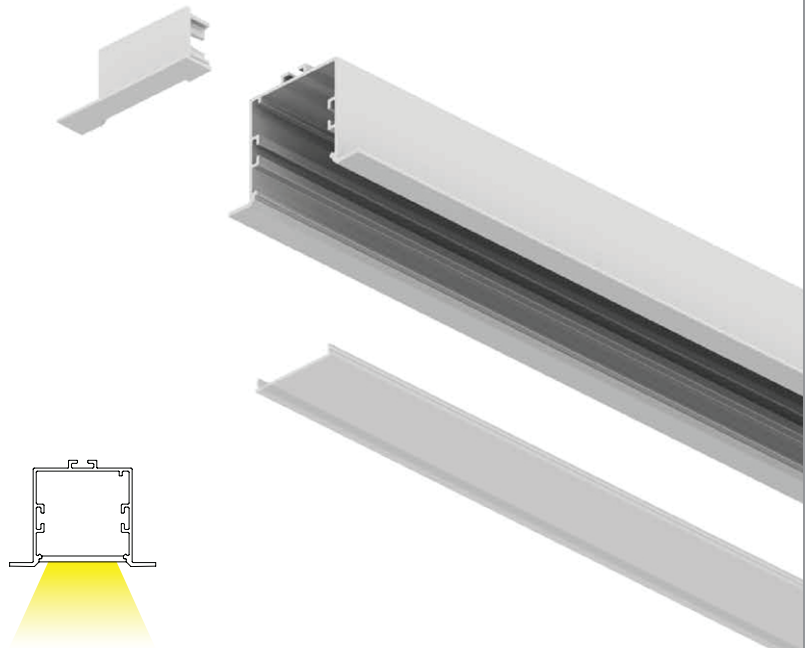

# PLRD Series

[www.fluorel.co.uk](http://www.fluorel.co.uk)

PLRD  
Series

12/14

- 110lm/w
- Direct light for indoor use
- Recessed single or continuous run
- Aluminium extruded body
- 12w-36w LED
- 3000k or 4000k
- IP40 and IK07

**Fluorel**Lighting  
Lighting for a brighter future

**Fluorel Lighting is a leading supplier  
of innovative energy efficient lighting**

**Product Details**

Product Code	Watts	Lumen	Colour	Size (mm)
PLRD12LED <b>X</b> /30	12W	1300lm	3000k	540 x 62 x 45
PLRD12LED <b>X</b> /40	12W	1300lm	4000k	540 x 62 x 45
PLRD24LED <b>X</b> /30	24W	2600lm	3000k	1080 x 62 x 45
PLRD24LED <b>X</b> /40	24W	2600lm	4000k	1080 x 62 x 45
PLRD36LED <b>X</b> /30	36W	3900lm	3000k	1620 x 62 x 45
PLRD36LED <b>X</b> /40	36W	3900lm	4000k	1620 x 62 x 45

Replace **X** in product code for fitting colour: **B** Black, **W** White, **G** Grey.

Photometric data upon request. Contact Fluorel Sales Department for further details.

**Fluorel Lighting Limited**  
**Designers and manufacturers**  
**of lighting fittings**