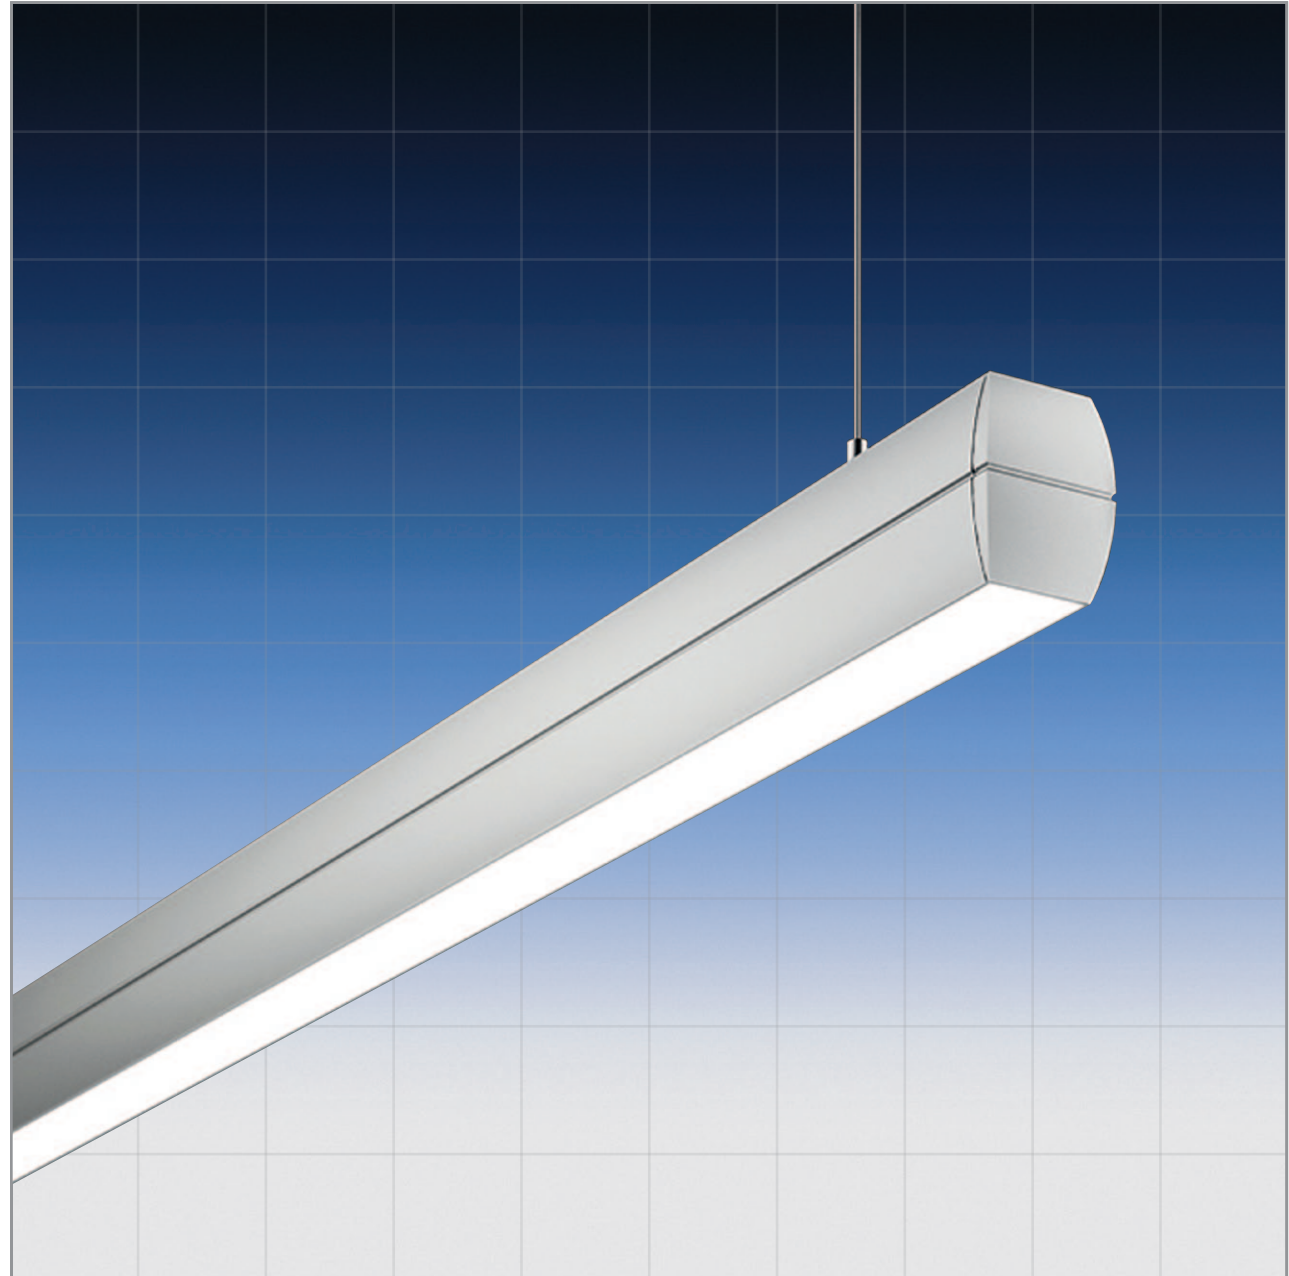

PLOV Series

www.fluorel.co.uk

**PLOV
Series**

12/14

- 110lm/w
- Direct and direct/indirect
- Surface or suspended
- Aluminium extruded body
- 12w-36w LED
- 3000k or 4000k
- IP40 and IK05

FluorelLighting
Lighting for a brighter future

**Fluorel Lighting is a leading supplier
of innovative energy efficient lighting**

Product Details

Product Code	Watts	Lumen	Colour	Size (mm)
PLOV12LED X /30	12W	1300lm	3000k	540 x 50 x 65
PLOV12LED X /40	12W	1300lm	4000k	540 x 50 x 65
PLOV24LED X /30	24W	2600lm	3000k	1080 x 50 x 65
PLOV24LED X /40	24W	2600lm	4000k	1080 x 50 x 65
PLOV36LED X /30	36W	3900lm	3000k	1620 x 50 x 65
PLOV36LED X /40	36W	3900lm	4000k	1620 x 50 x 65

Product Code	Watts	Lumen	Colour	Size (mm)
PLOV24LED X /30	24+12W	3900lm	3000k	1080 x 50 x 65
PLOV24LED X /40	24+12W	3900lm	4000k	1080 x 50 x 65
PLOV36LED X /30	36+24W	6500lm	3000k	1620 x 50 x 65
PLOV36LED X /40	36+24W	6500lm	4000k	1620 x 50 x 65

Replace **X** in product code for fitting colour:
B Black, **W** White, **G** Grey.

Suspension sets available on request.

Photometric data upon request. Contact Fluorel Sales Department for further details.