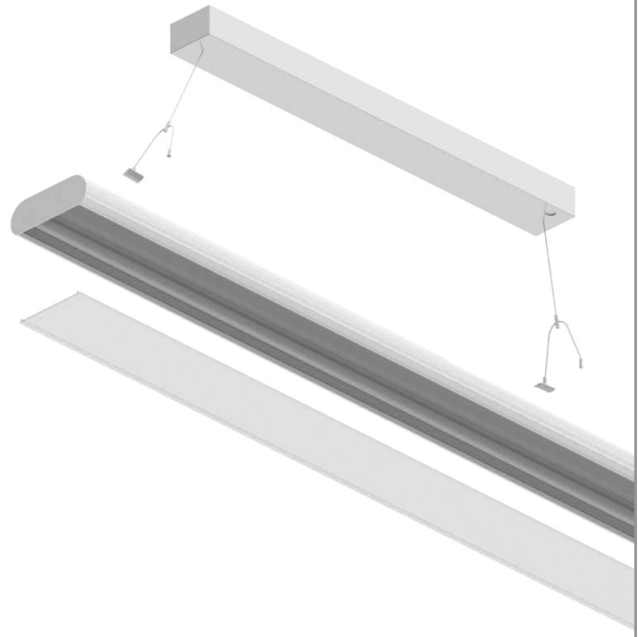

Product Details

Product Code	Watts	Lumen	Colour	Size (mm)
PLO18LEDX/30	18W	2000lm	3000k	560 x 95 x 34
PLO18LEDX/40	18W	2000lm	4000k	560 x 95 x 34
PLO36LEDX/30	36W	4000lm	3000k	1100 x 95 x 34
PLO36LEDX/40	36W	4000lm	4000k	1100 x 95 x 34

Product Code	Watts	Lumen	Colour	Size (mm)
PLO20LEDX/30	20W	2500lm	3000k	560 x 145 x 34
PLO20LEDX/40	20W	2500lm	4000k	560 x 145 x 34
PLO40LEDX/30	40W	5000lm	3000k	1100 x 145 x 34
PLO40LEDX/40	40W	5000lm	4000k	1100 x 145 x 34

Replace **X** in product code for fitting colour:
B Black, **W** White, **G** Grey.

Photometric data upon request. Contact Fluorel Sales Department for further details.

Fluorel Lighting Limited
Designers and manufacturers
of lighting fittings

Unit 25 Eldon Way, Hockley
Essex SS5 4AD
Tel +44(0)8458 643 643 Fax +44(0)20 8506 1792
info@fluorel.co.uk www.fluorel.co.uk