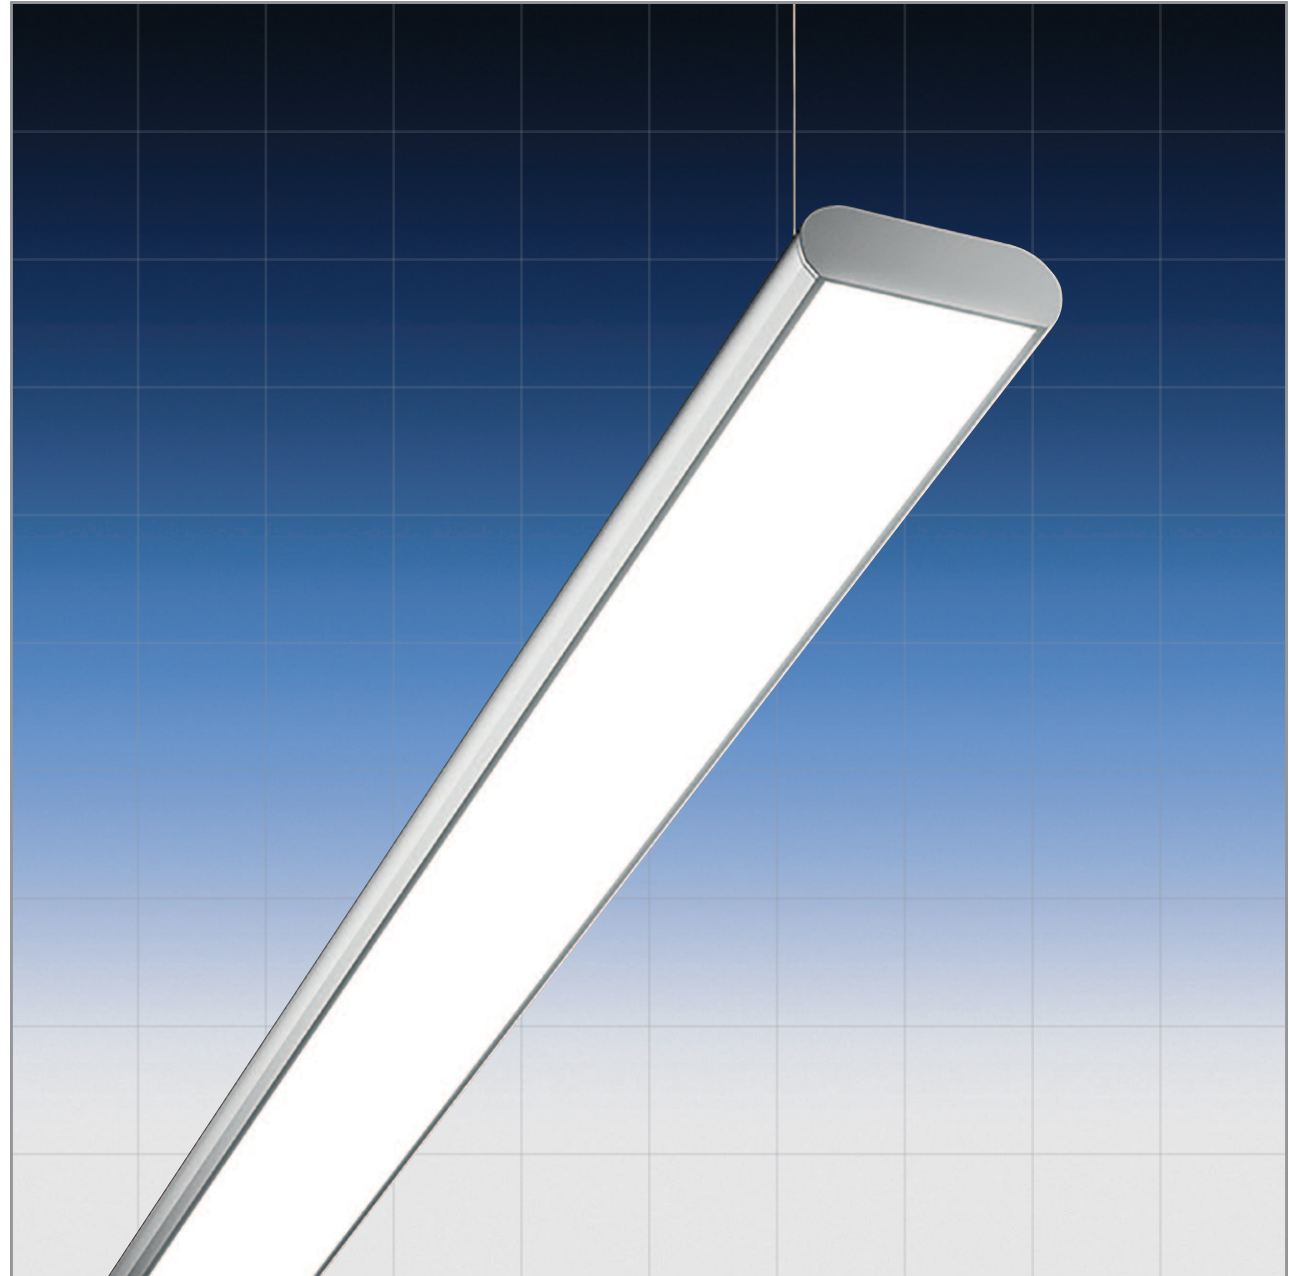

PLO Series

www.fluorel.co.uk

PLO
Series

12/14

- 125lm/w
- Direct light for indoor use
- Wire suspended
- Sheet steel body
- 18w-40w LED
- 3000k or 4000k
- IP20 and IK05

FluorelLighting
Lighting for a brighter future

**Fluorel Lighting is a leading supplier
of innovative energy efficient lighting**

Product Details

Product Code	Watts	Lumen	Colour	Size (mm)
PLO18LED X /30	18W	2000lm	3000k	560 x 95 x 34
PLO18LED X /40	18W	2000lm	4000k	560 x 95 x 34
PLO36LED X /30	36W	4000lm	3000k	1100 x 95 x 34
PLO36LED X /40	36W	4000lm	4000k	1100 x 95 x 34

Product Code	Watts	Lumen	Colour	Size (mm)
PLO20LED X /30	20W	2500lm	3000k	560 x 145 x 34
PLO20LED X /40	20W	2500lm	4000k	560 x 145 x 34
PLO40LED X /30	40W	5000lm	3000k	1100 x 145 x 34
PLO40LED X /40	40W	5000lm	4000k	1100 x 145 x 34