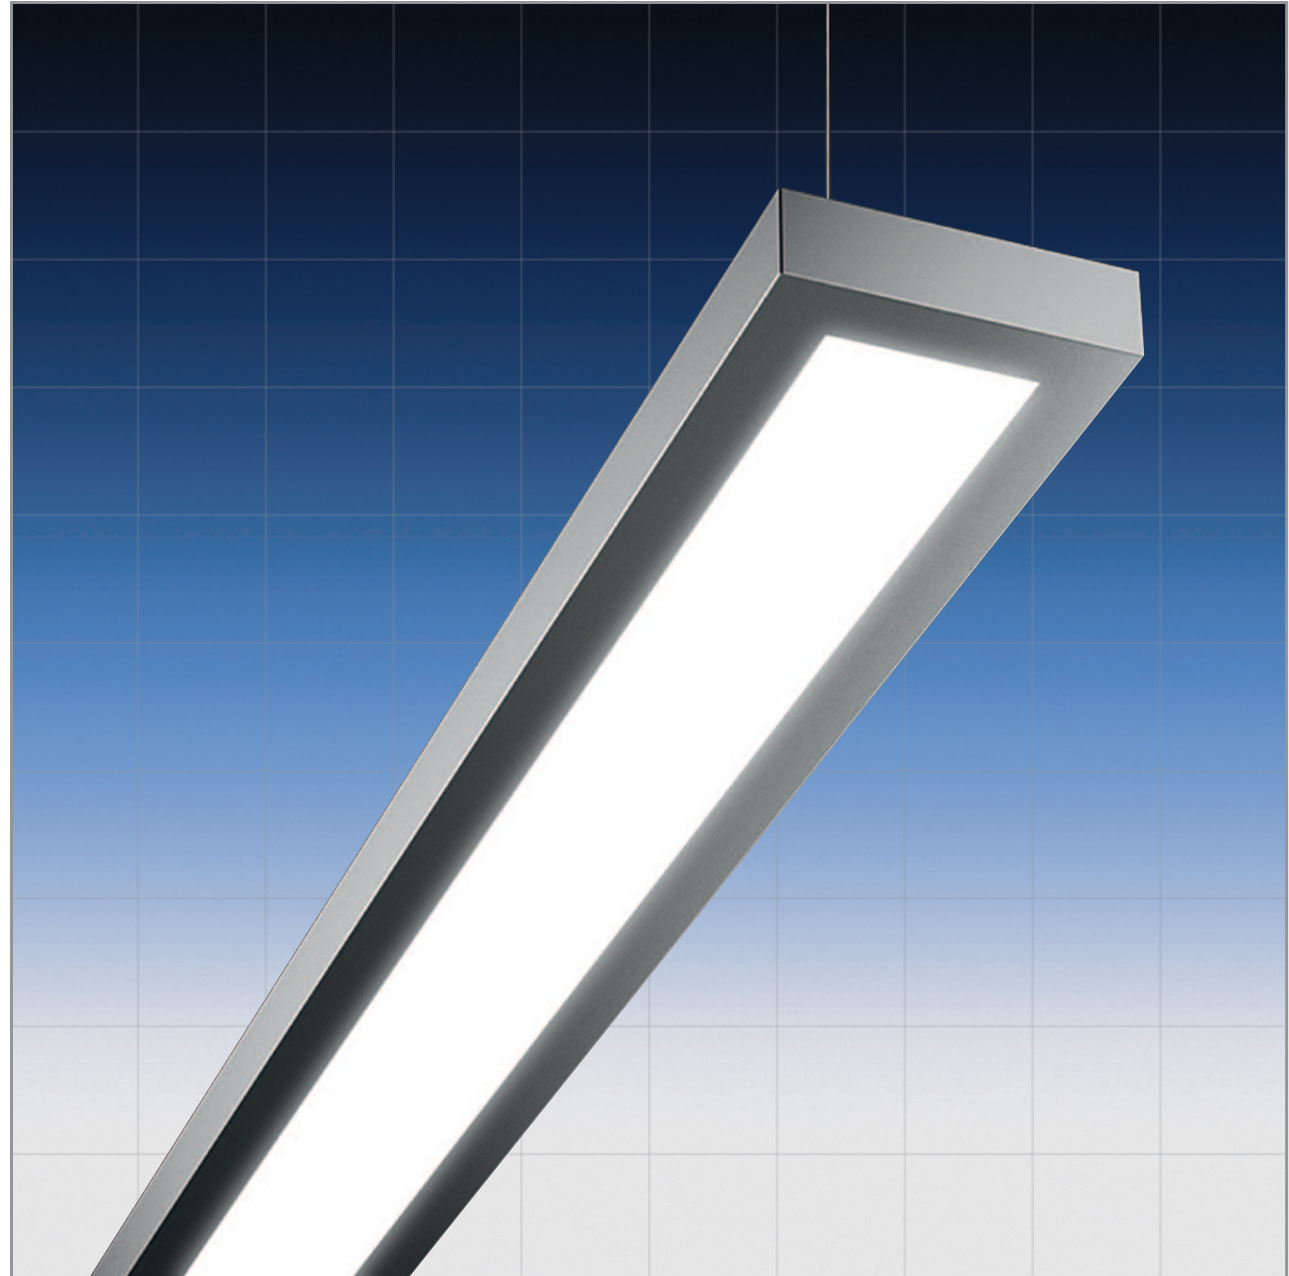

# PLLG Series

[www.fluorel.co.uk](http://www.fluorel.co.uk)

PLLG  
Series

12/14

- 125lm/w
- Direct light for indoor use
- Surface or suspended
- Sheet steel body
- 18w-40w LED
- 3000k or 4000k
- IP20 and IK05

**Fluorel**Lighting  
Lighting for a brighter future

**Fluorel Lighting is a leading supplier  
of innovative energy efficient lighting**

**Product Details**

Product Code	Watts	Lumen	Colour	Size (mm)
PLLG18LED <b>X</b> /30	18W	2000lm	3000k	590 x 130 x 35
PLLG18LED <b>X</b> /40	18W	2000lm	4000k	590 x 130 x 35
PLLG36LED <b>X</b> /30	36W	4000lm	3000k	1130 x 130 x 35
PLLG36LED <b>X</b> /40	36W	4000lm	4000k	1130 x 130 x 35

PLTLGS3X	3 Core x 1.5mm suspension set
PLTLGS5X	5 Core x 1.5mm suspension set

Replace **X** in product code for fitting colour:  
**B** Black, **W** White, **G** Grey.

Photometric data upon request. Contact Fluorel Sales Department for further details.