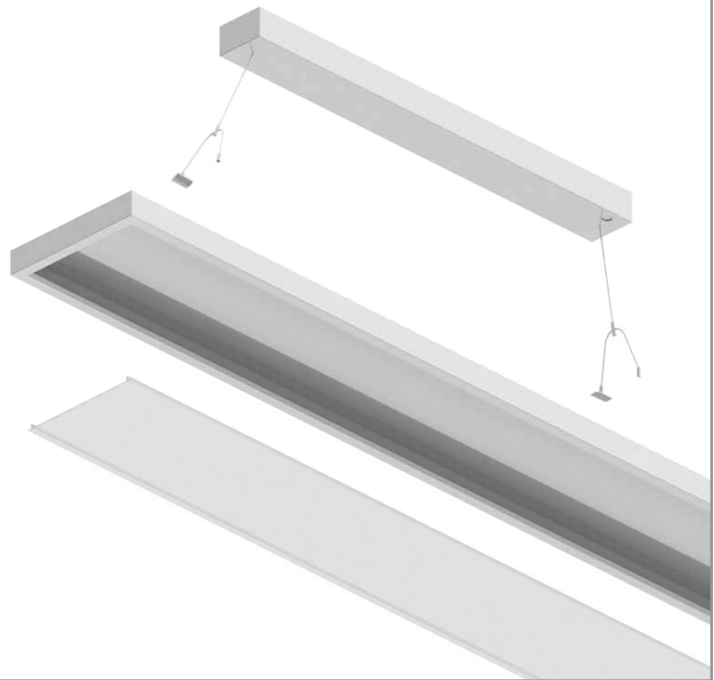

Product Details

Product Code	Watts	Lumen	Colour	Size (mm)
PLLA18LEDX/30	18W	2000lm	3000k	560 x 100 x 25
PLLA18LEDX/40	18W	2000lm	4000k	560 x 100 x 25
PLLA36LEDX/30	36W	4000lm	3000k	1100 x 100 x 25
PLLA36LEDX/40	36W	4000lm	4000k	1100 x 100 x 25

Product Code	Watts	Lumen	Colour	Size (mm)
PLLA20LEDX/30	20W	2500lm	3000k	560 x 150 x 25
PLLA20LEDX/40	20W	2500lm	4000k	560 x 150 x 25
PLLA40LEDX/30	40W	5000lm	3000k	1100 x 150 x 25
PLLA40LEDX/40	40W	5000lm	4000k	1100 x 150 x 25

Replace **X** in product code for fitting colour:
B Black, **W** White, **G** Grey.

Photometric data upon request. Contact Fluorel Sales Department for further details.

Fluorel Lighting Limited
Designers and manufacturers
of lighting fittings

Unit 25 Eldon Way, Hockley
Essex SS5 4AD
Tel +44(0)8458 643 643 Fax +44(0)20 8506 1792
info@fluorel.co.uk www.fluorel.co.uk