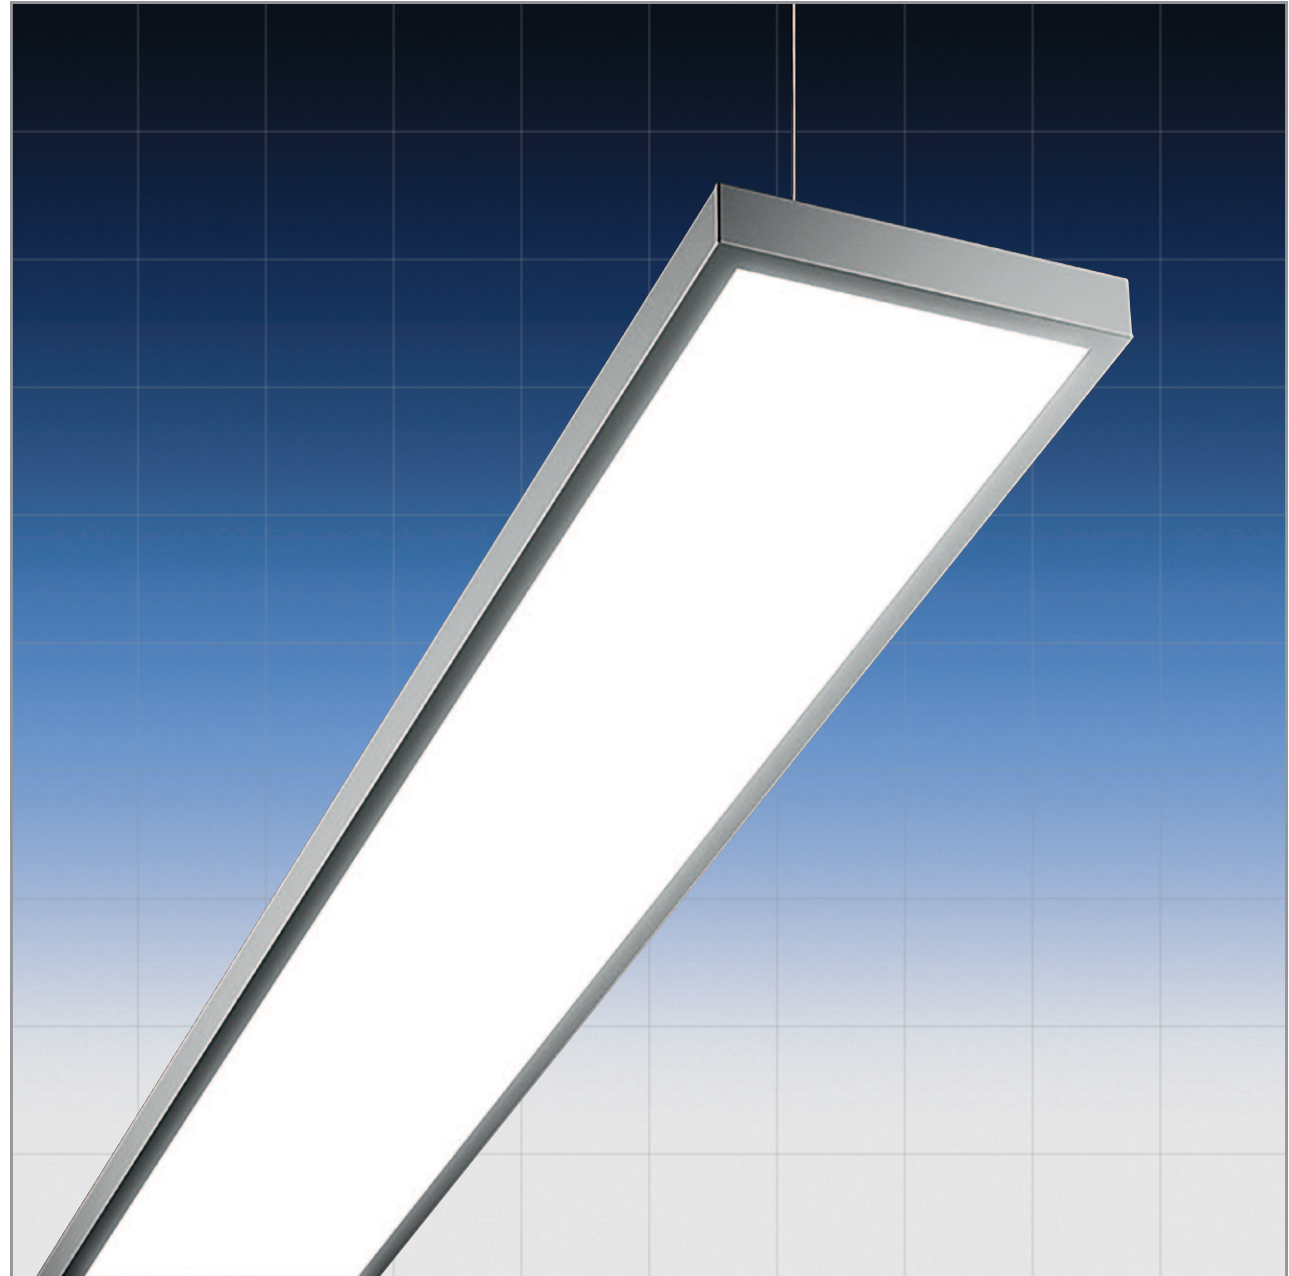

PLLA Series

www.fluorel.co.uk

PLLA
Series

12/14

- 125lm/w
- Direct light for indoor use
- Suspended
- Sheet steel body
- 18w-40w LED
- 3000k or 4000k
- IP20 and IK05

FluorelLighting
Lighting for a brighter future

**Fluorel Lighting is a leading supplier
of innovative energy efficient lighting**

Product Details

Product Code	Watts	Lumen	Colour	Size (mm)
PLLA18LED X /30	18W	2000lm	3000k	560 x 100 x 25
PLLA18LED X /40	18W	2000lm	4000k	560 x 100 x 25
PLLA36LED X /30	36W	4000lm	3000k	1100 x 100 x 25
PLLA36LED X /40	36W	4000lm	4000k	1100 x 100 x 25

Product Code	Watts	Lumen	Colour	Size (mm)
PLLA20LED X /30	20W	2500lm	3000k	560 x 150 x 25
PLLA20LED X /40	20W	2500lm	4000k	560 x 150 x 25
PLLA40LED X /30	40W	5000lm	3000k	1100 x 150 x 25
PLLA40LED X /40	40W	5000lm	4000k	1100 x 150 x 25