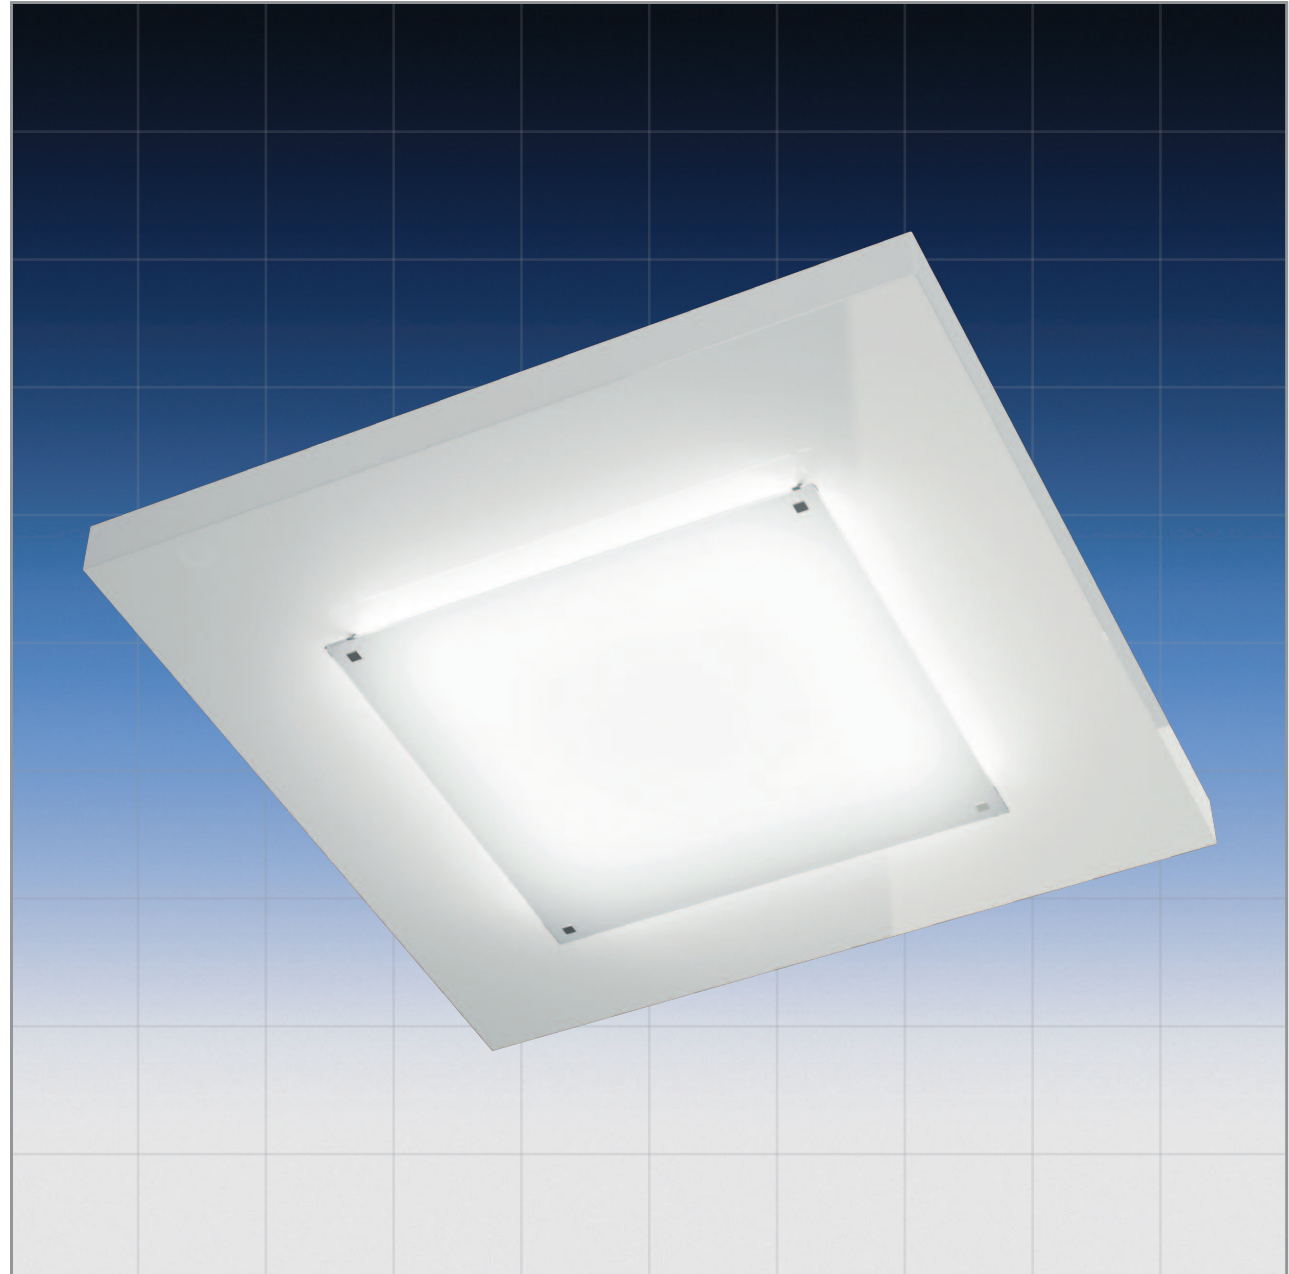

# PLCI Series

[www.fluorel.co.uk](http://www.fluorel.co.uk)

PLCI  
Series

12/14

- Up to 120lm/w
- Direct light for indoor use
- Recessed or suspended
- Sheet steel body
- 25w-48w LED
- 3000k or 4000k
- IP20 and IK05

**Fluorel**Lighting  
Lighting for a brighter future

**Fluorel Lighting is a leading supplier  
of innovative energy efficient lighting**

**Product Details**

Product Code	Watts	Lumen	Colour	Size (mm)
PLCI48LED <b>X</b> /30	48W	5500lm	3000k	595 x 595 x 40
PLCI48LED <b>X</b> /40	48W	5500lm	4000k	595 x 595 x 40