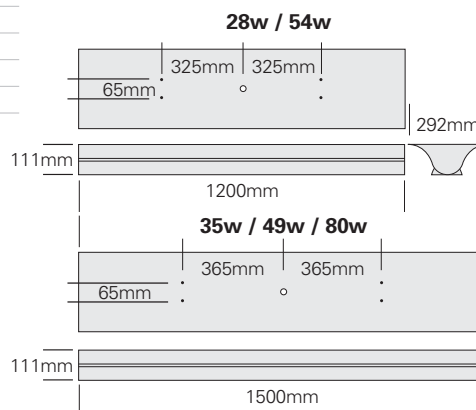

M5L	lamp type
M5L128L	1 x 28w T5
M5L228L	2 x 28w T5
M5L154L	1 x 54w T5
M5L254L	2 x 54w T5
M5L135L	1 x 35w T5
M5L235L	2 x 35w T5
M5L149L	1 x 49w T5
M5L249L	2 x 49w T5
M5L180L	1 x 80w T5
M5L280L	2 x 80w T5

Dimming and Emergency Lighting options

Digital dimming versions available – replace the last “L” in the required part number with “DDL” e.g. M5L280DDL.
Integral emergency conversions are available for all sizes shown. Add suffix /EMG for 3hr duration and suffix /STEMG for self test option. STEMG not available in 80w.

Surface mounted direct/indirect luminaire with white perforated steel mesh gondola giving mellow diffused downwards light whilst still providing ceiling and wall illumination.