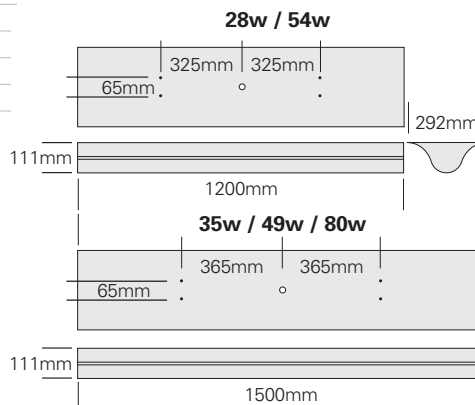

M5O	lamp type
M5O128L	1 x 28w T5
M5O228L	2 x 28w T5
M5O154L	1 x 54w T5
M5O254L	2 x 54w T5
M5O135L	1 x 35w T5
M5O235L	2 x 35w T5
M5O149L	1 x 49w T5
M5O249L	2 x 49w T5
M5O180L	1 x 80w T5
M5O280L	2 x 80w T5

Dimming and Emergency Lighting options

Digital dimming versions available – replace the last “L” in the required part number with “DDL” e.g. M5O280DDL.
Integral emergency conversions are available for all sizes shown. Add suffix /EMG for 3hr duration and suffix /STEMG for self test option. STEMG not available in 80w.

Surface mounted direct / indirect linear luminaire with clear polycarbonate extruded diffuser with internal prisms to provide controlled low glare cut-off appearance with excellent light transmission whilst still providing ceiling and side lighting.