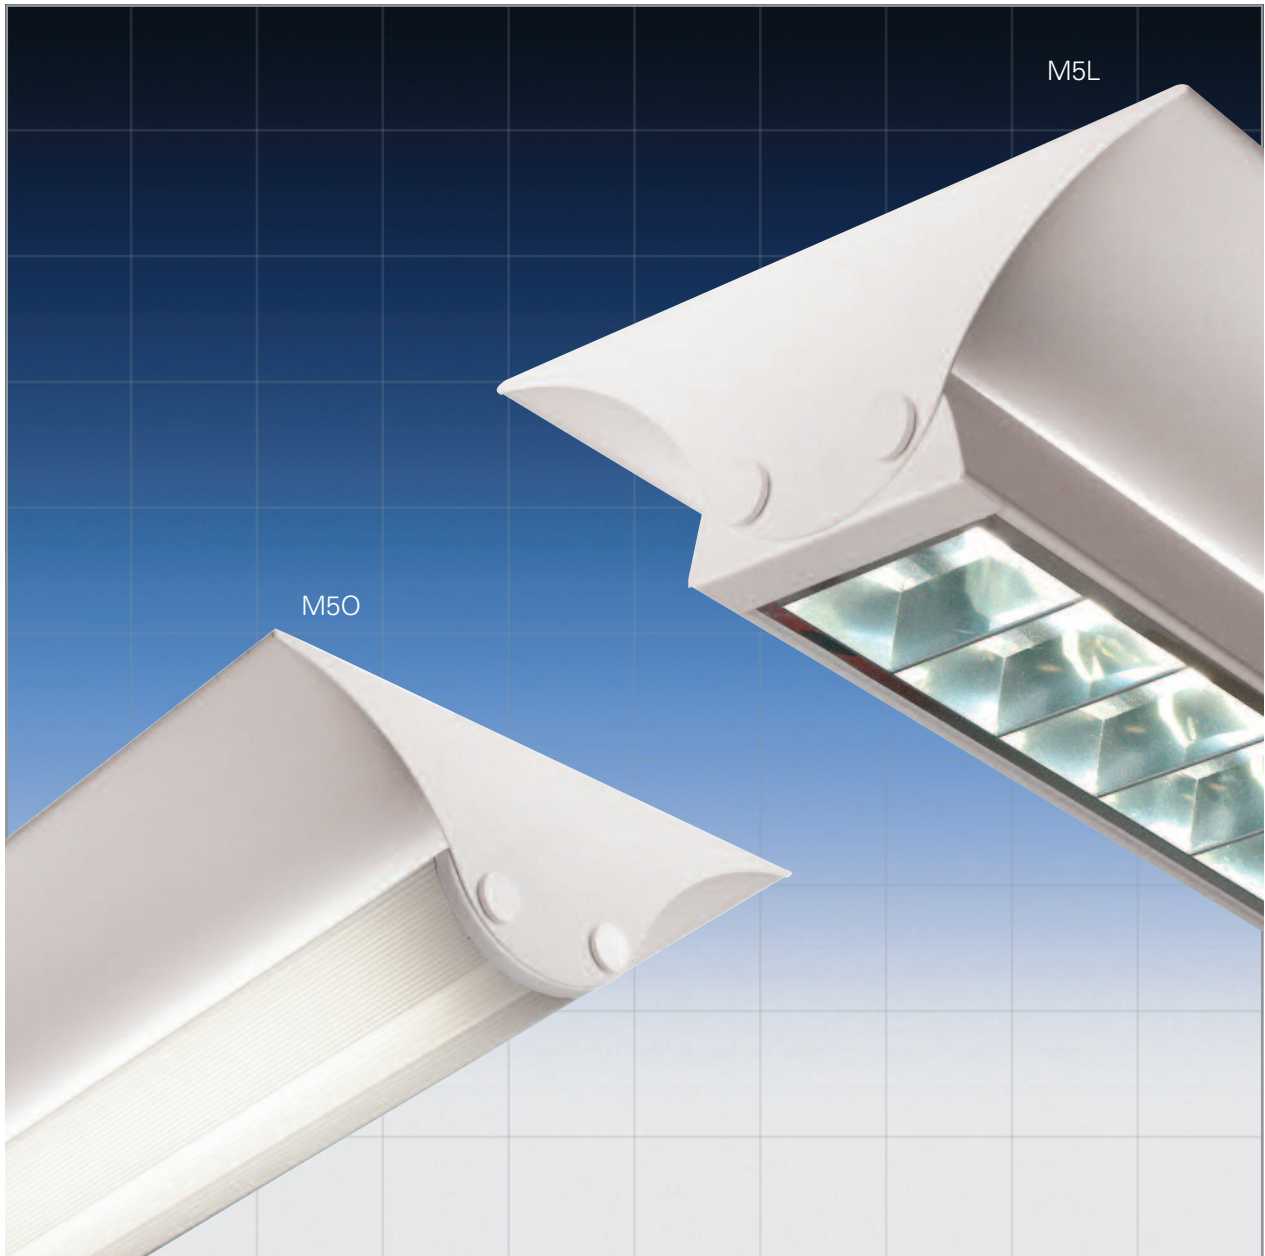

M5 Series

www.fluorel.co.uk/products/surface.htm

**M5
Series**

10/12

- Shallow surface direct/indirect luminaire
- T5 single or twin lamp options
- Aids designers to achieve LG7 compliance
- Integral emergency options
- Dimmable options
- Various controller options
- Excellent optical efficiency - up to 95% LOR
- Supplied with lamps

FluorelLighting
Lighting for a brighter future

**Fluorel Lighting is a leading supplier
of innovative energy efficient lighting**

Surface mounted direct / indirect linear luminaire with low glare wedge louvre controller to give well controlled downward light component with defined cut-off. Provides significant ceiling and side light distribution aiding LG7 compliance.

Surface mounted direct / indirect linear luminaire with frosted polycarbonate extruded diffuser offering even light transmission with feature lighting appearance while still providing ceiling and side light distribution.

Surface mounted direct / indirect linear luminaire with clear polycarbonate extruded diffuser with internal prisms to provide controlled low glare cut-off appearance with excellent light transmission whilst still providing ceiling and side lighting.