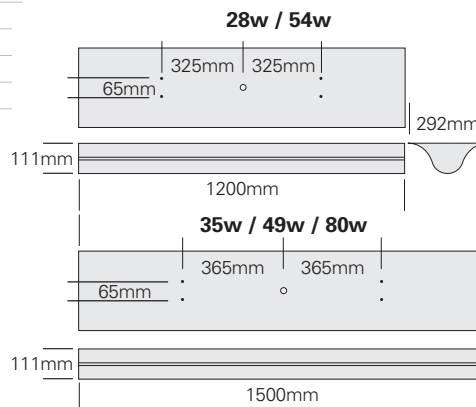

M5M	lamp type
M5M128L	1 x 28w T5
M5M228L	2 x 28w T5
M5M154L	1 x 54w T5
M5M254L	2 x 54w T5
M5M135L	1 x 35w T5
M5M235L	2 x 35w T5
M5M149L	1 x 49w T5
M5M249L	2 x 49w T5
M5M180L	1 x 80w T5
M5M280L	2 x 80w T5