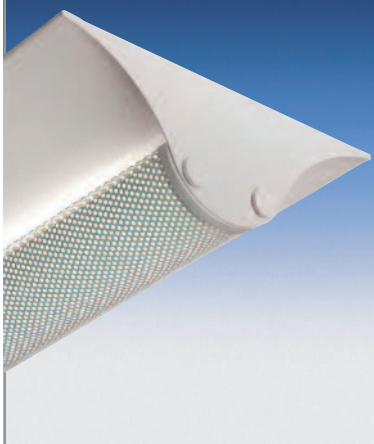

FluorelLighting
Lighting for a brighter future

**Fluorel Lighting is a leading supplier
of innovative energy efficient lighting**

Surface mounted direct / indirect linear luminaire with low glare wedge louvre controller to give well controlled downward light component with defined cut-off. Provides significant ceiling and side light distribution aiding LG7 compliance.

Surface mounted direct/indirect luminaire with white perforated steel mesh gondola giving mellow diffused downwards light whilst still providing ceiling and wall illumination.

M5M

M5M	lamp type
M5M128L	1 x 28w T5
M5M228L	2 x 28w T5
M5M154L	1 x 54w T5
M5M254L	2 x 54w T5
M5M135L	1 x 35w T5
M5M235L	2 x 35w T5
M5M149L	1 x 49w T5
M5M249L	2 x 49w T5
M5M180L	1 x 80w T5
M5M280L	2 x 80w T5

Surface mounted direct / indirect linear luminaire with frosted polycarbonate extruded diffuser offering even light transmission with feature lighting appearance while still providing ceiling and side light distribution.

Surface mounted direct / indirect linear luminaire with clear polycarbonate extruded diffuser with internal prisms to provide controlled low glare cut-off appearance with excellent light transmission whilst still providing ceiling and side lighting.