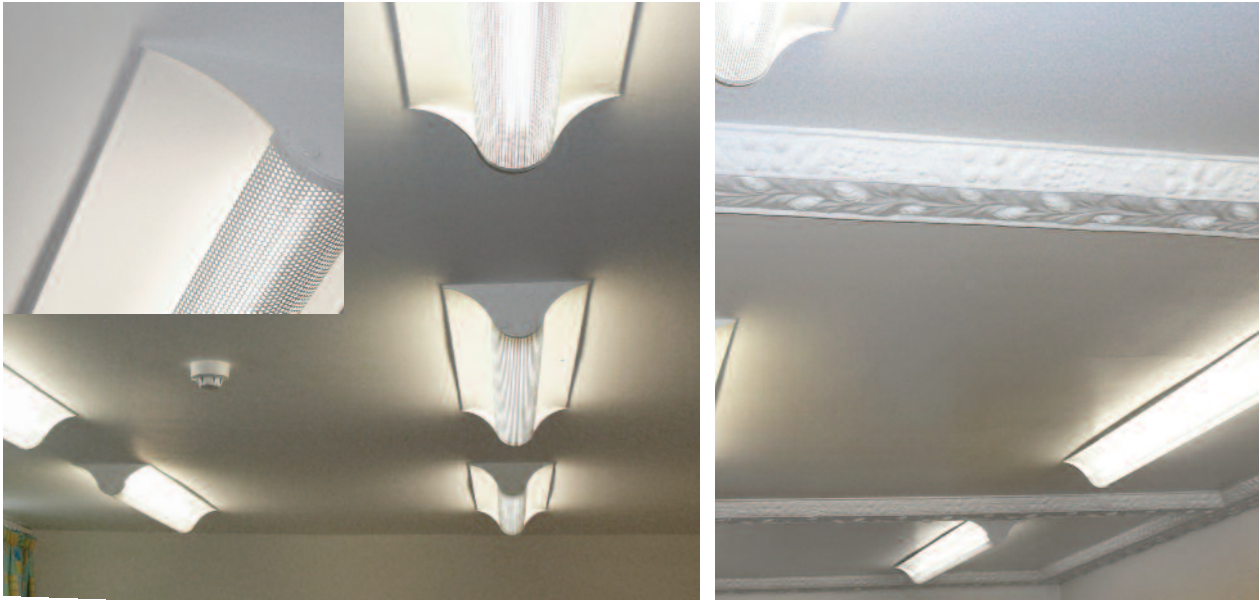

M5 Series

www.fluorel.co.uk/products/surface.htm

Northwood College / Contractors Baldwin & Bleakley

M5 Series highlights

- 1200mm and 1500mm nominal lengths. Lengths to suit shorter T5 lamps can be manufactured to special order. Contact Fluorel sales department.
- Single or twin lamp configuration in the same body profile
- Integral emergency conversion of 1200mm and 1500mm lengths. Remote mounting for shorter lengths
- Self test available
- A ceiling spacer skirt is available where installation is required over surface conduit or junction boxes.
  Order separately - 1200mm length part number SCM512
  1500mm length part number SCM515
- Outstanding optical performance - up to 95% LOR
- Aids designers comply with LG7 requirements
- Supplied with lamps

Fluorel Lighting Limited Designers and manufacturers of luminaires

Fluorel Lighting Ltd, Unit 25 Eldon way,
Hockley, Essex, SS5 4PS
Tel +44(0)8458 643 643 Fax +44(0)20 8506 1792
info@fluorel.co.uk www.fluorel.co.uk

FluorelLighting
Lighting for a brighter future

Fluorel Lighting Limited has a policy of continuous development and in the interest of clients, reserves the right to change specifications or design and to supply products which may differ from those described and illustrated without notice and without liability.

T5 WattMiser™