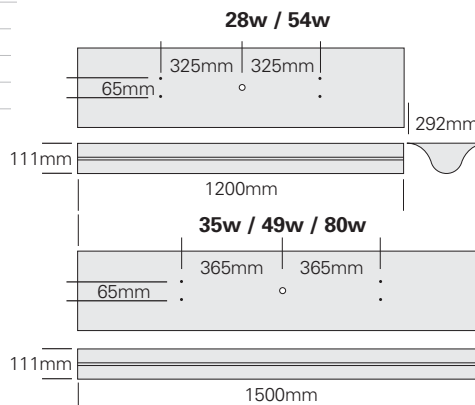

M5M	lamp type
M5C128L	1 x 28w T5
M5C228L	2 x 28w T5
M5C154L	1 x 54w T5
M5C254L	2 x 54w T5
M5C135L	1 x 35w T5
M5C235L	2 x 35w T5
M5C149L	1 x 49w T5
M5C249L	2 x 49w T5
M5C180L	1 x 80w T5
M5C280L	2 x 80w T5