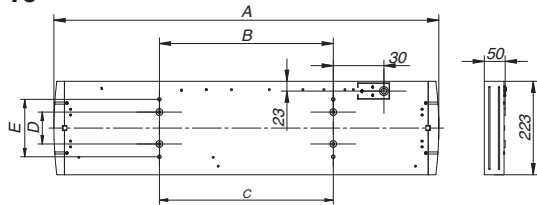

**T5**

**LED**

**Dimensions (mm)**

|               | Ceiling Mount |     |     | Suspension Version |      |     |
|---------------|---------------|-----|-----|--------------------|------|-----|
|               | A             | B   | D   | A                  | C    | E   |
| <b>4' T5</b>  | 1219          | 900 | 76  | 1219               | 900  | 137 |
| <b>5' T5</b>  | 1519          | 900 | 76  | 1519               | 900  | 137 |
|               | A             | B   | D   | A                  | C    | D   |
| <b>4' LED</b> | 1080          | 900 | 100 | 1080               | 955  | 100 |
| <b>5' LED</b> | 1330          | 900 | 100 | 1330               | 1180 | 100 |

| Specifications | Standard Output | High Output |         | LED       |
|----------------|-----------------|-------------|---------|-----------|
| 4' Louvre      | G5L228L         | G5L254L     | -       | -         |
| 4' Opal        | G5O228L         | G5O254L     | -       | G5O40LED  |
| 4' Prismatic   | G5P228L         | G5P254L     | -       | -         |
| 4' Micro prism | -               | -           | -       | G5MP40LED |
| 5' Louvre      | G5L235L         | G5L249L     | G5L280L | -         |
| 5' Opal        | G5O235L         | G5O249L     | G5O280L | G5O50LED  |
| 5' Prismatic   | G5P235L         | G5P249L     | G5P280L | -         |
| 5' Micro prism | -               | -           | -       | G5MP50LED |