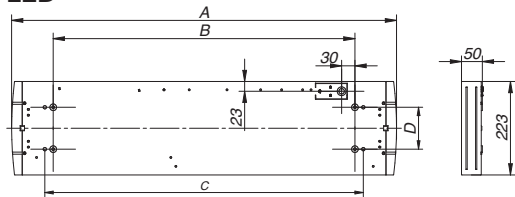

**T5**

**LED**

**Dimensions (mm)**

|               | Ceiling Mount |     |     | Suspension Version |      |     |
|---------------|---------------|-----|-----|--------------------|------|-----|
|               | A             | B   | D   | A                  | C    | E   |
| <b>4' T5</b>  | 1219          | 900 | 76  | 1219               | 900  | 137 |
| <b>5' T5</b>  | 1519          | 900 | 76  | 1519               | 900  | 137 |
|               | A             | B   | D   | A                  | C    | D   |
| <b>4' LED</b> | 1080          | 900 | 100 | 1080               | 955  | 100 |
| <b>5' LED</b> | 1330          | 900 | 100 | 1330               | 1180 | 100 |

| Specifications | Standard Output | High Output |         | LED       |
|----------------|-----------------|-------------|---------|-----------|
| 4' Louvre      | G5L228L         | G5L254L     | -       | -         |
| 4' Opal        | G5O228L         | G5O254L     | -       | G5O40LED  |
| 4' Prismatic   | G5P228L         | G5P254L     | -       | -         |
| 4' Micro prism | -               | -           | -       | G5MP40LED |
| 5' Louvre      | G5L235L         | G5L249L     | G5L280L | -         |
| 5' Opal        | G5O235L         | G5O249L     | G5O280L | G5O50LED  |
| 5' Prismatic   | G5P235L         | G5P249L     | G5P280L | -         |
| 5' Micro prism | -               | -           | -       | G5MP50LED |