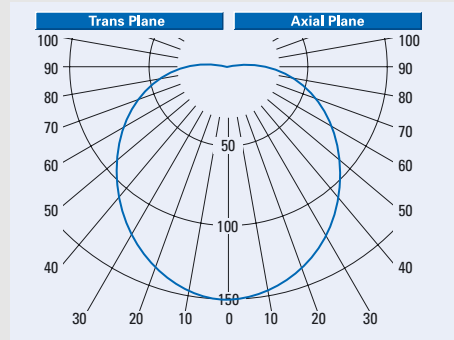

EOC Series - decorative, polycarbonate, surface luminaires

A range of Italian designed decorative IP65 rated all-polycarbonate surface mounted luminaires with 'quick release' opal diffuser and various coloured base options.

The coloured bases are translucent to allow an attractive halo glow onto the surface mounting (with exception of brass, white or black). All units are designed to accept 28w or 38w 2D lamps which are supplied.

3 hour emergency conversions are available in the 28w high frequency configuration.

Control gear options are standard switch start or high frequency electronic control. Conduit side entry facility.

Dimensions - Diameter: 330mm, Depth: 130mm

Utilisation Factors UF(F) 1x28w cd/klm

White

Part No	Circuit	Lamp
EOC28SSLW	Switch Start	28w2D
EOC28HFLW	High Frequency	28w2D
EOC38SSLW	Switch Start	38w2D
EOC38HFLW	High Frequency	38w2D

Black

Part No	Circuit	Lamp
EOC28SSLBK	Switch Start	28w2D
EOC28HFLBK	High Frequency	28w2D
EOC38SSLBK	Switch Start	38w2D
EOC38HFLBK	High Frequency	38w2D

Brass

Part No	Circuit	Lamp
EOC28SSLBR	Switch Start	28w2D
EOC28HFLBR	High Frequency	28w2D
EOC38SSLBR	Switch Start	38w2D
EOC38HFLBR	High Frequency	38w2D

Blue

Part No	Circuit	Lamp
EOC28SSLB	Switch Start	28w2D
EOC28HFLB	High Frequency	28w2D
EOC38SSLB	Switch Start	38w2D
EOC38HFLB	High Frequency	38w2D

Orange

Part No	Circuit	Lamp
EOC28SSLO	Switch Start	28w2D
EOC28HFLO	High Frequency	28w2D
EOC38SSLO	Switch Start	38w2D
EOC38HFLO	High Frequency	38w2D

Aqua

Part No	Circuit	Lamp
EOC28SSLA	Switch Start	28w2D
EOC28HFLA	High Frequency	28w2D
EOC38SSLA	Switch Start	38w2D
EOC38HFLA	High Frequency	38w2D

Other colour options including green may be available to special order. Contact Fluorel Sales Department for further information.

Fluorel Lighting Limited
Designers and manufacturers
of lighting fittings

Riverside Works, Broadmead Rd,
Woodford Green, Essex, IG8 8PG
Tel 020 8504 9691 Fax: 020 8506 1792
www.fluorel.co.uk

Elementary by design **Fluorel**