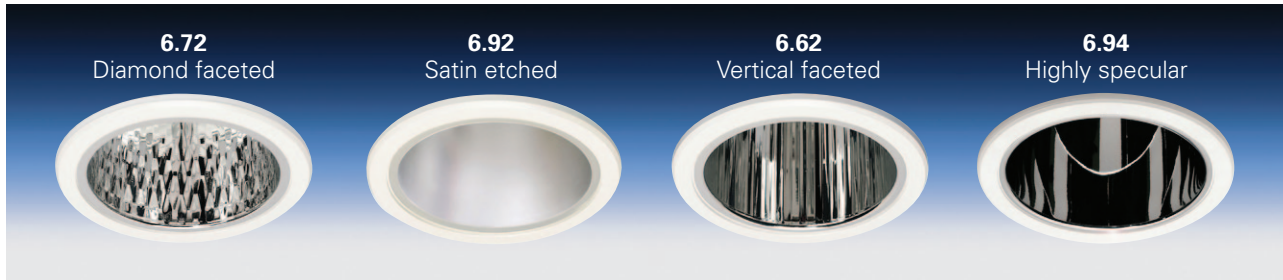

D Series 192mm Downlighter

www.fluorel.co.uk

D
Series

Reflectors

11/14

Features

- Die-cast bezel with UB option for a wide range of accessories
- 500mm LSF supply lead
- Ballast life of up to 100,000 hours
- Lamp life of up to 24,000 hours
- Height from 105mm
- LED emergency option

Bezel colour

- Standard fixed white bezel
  Suffix UB for white universal bezel when requiring accessories

Lamps

- 1 x 14W PLR
- 1 x 17W PLR
- 1 x 26W PLC
- 1 x 32W PLT
- 1 x 42W PLT
- 2 x 26W PLC

Control gear

- Standard (high frequency)
- **/DIM** 1-10V dimming
- **/ECO** DSI digital dimming
- **/DALI** Dali dimming

Integral or remote gear

- Standard (Integrated gear)
  Recess depth 145mm
- **/SV** (slimline version)
  Ideal for shallow ceiling voids
  Recess depth 105mm

Emergency options

/EMG

Remotely mounted 3hr emergency inverter with batteries and green LED

/STEMG

Remotely mounted 3hr self test inverter with batteries and green LED

/ILEM

Integral mounted 3hr emergency LED