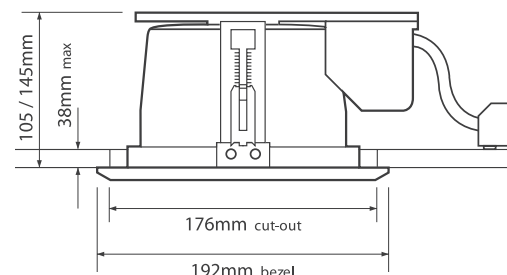

/STILEM

Integral mounted 3hr self test emergency LED

Fluorel Lighting
Lighting for a brighter future

**Fluorel Lighting is a leading supplier
of innovative energy efficient lighting**