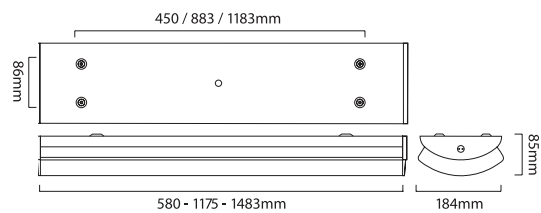

Dimensions

Dimming and Emergency Lighting Options

Digital dimming versions available – replace the last “L” in required part number with “DDL” when ordering. Integral emergency conversions are available – add suffix “/EMG” for 3hr duration and “/STEMG” for self test option when ordering.

Photometric Data: Please contact Fluorel Lighting

**Fluorel Lighting Limited
Designers and manufacturers
of luminaires**

Fluorel Lighting Ltd, Unit 25 Eldon way,
Hockley, Essex, SS5 4PS
Tel +44(0)8458 643 643 Fax +44(0)20 8506 1792
info@fluorel.co.uk www.fluorel.co.uk