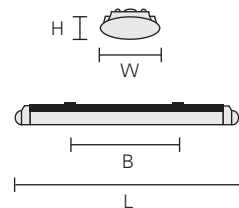

Opal

Clear

Opal

Product Code	Power	Lamps	Weight (kg)
ALO128L	1x 28W	T5	2.3
ALO135L	1x 35W	T5	5.4
ALO149L	1x 49W	T5	5.4
ALO154L	1x 54W	T5	3.6
ALO180L	1x 80W	T5	5.4
ALO228L	2x 28W	T5	3.8
ALO235L	2x 35W	T5	5.4
ALO249L	2x 49W	T5	5.4
ALO254L	2x 54W	T5	3.8
ALO125L	1x 25W	T5	2.3
ALO132L	1x 32W	T5	5.4
ALO145L	1x 45W	T5	5.4
ALO150L	1x 50W	T5	3.6
ALO225L	2x 25W	T5	3.8
ALO232L	2x 32W	T5	5.4
ALO245L	2x 45W	T5	5.4
ALO250L	2x 50W	T5	3.8

Clear

Product Code	Power	Lamps	Weight (kg)
ALC128L	1x 28W	T5	2.3
ALC135L	1x 35W	T5	5.4
ALC149L	1x 49W	T5	5.4
ALC154L	1x 54W	T5	3.6
ALC180L	1x 80W	T5	5.4
ALC228L	2x 28W	T5	3.8
ALC235L	2x 35W	T5	5.4
ALC249L	2x 49W	T5	5.4
ALC254L	2x 54W	T5	3.8
ALC125L	1x 25W	T5	2.3
ALC132L	1x 32W	T5	5.4
ALC145L	1x 45W	T5	5.4
ALC150L	1x 50W	T5	3.6
ALC225L	2x 25W	T5	3.8
ALC232L	2x 32W	T5	5.4
ALC245L	2x 45W	T5	5.4
ALC250L	2x 50W	T5	3.8
ALC20LED	20W	LED	1.7
ALC40LED	40W	LED	3.0
ALC60LED	60W	LED	4.2

Dimensions	L (mm)	W (mm)	B (mm)	H (mm)
1x14/24W	683	208	480	77
1x28/54W	1293	208	710	77
1x35/49W	1593	208	910	77
2x14/24W	683	208	480	77
2x28/54W	1293	208	710	77
2x35/49W	1593	208	910	77
20W LED	595	207	420	74
40W LED	1095	207	920	77
60W LED	1590	207	1420	74